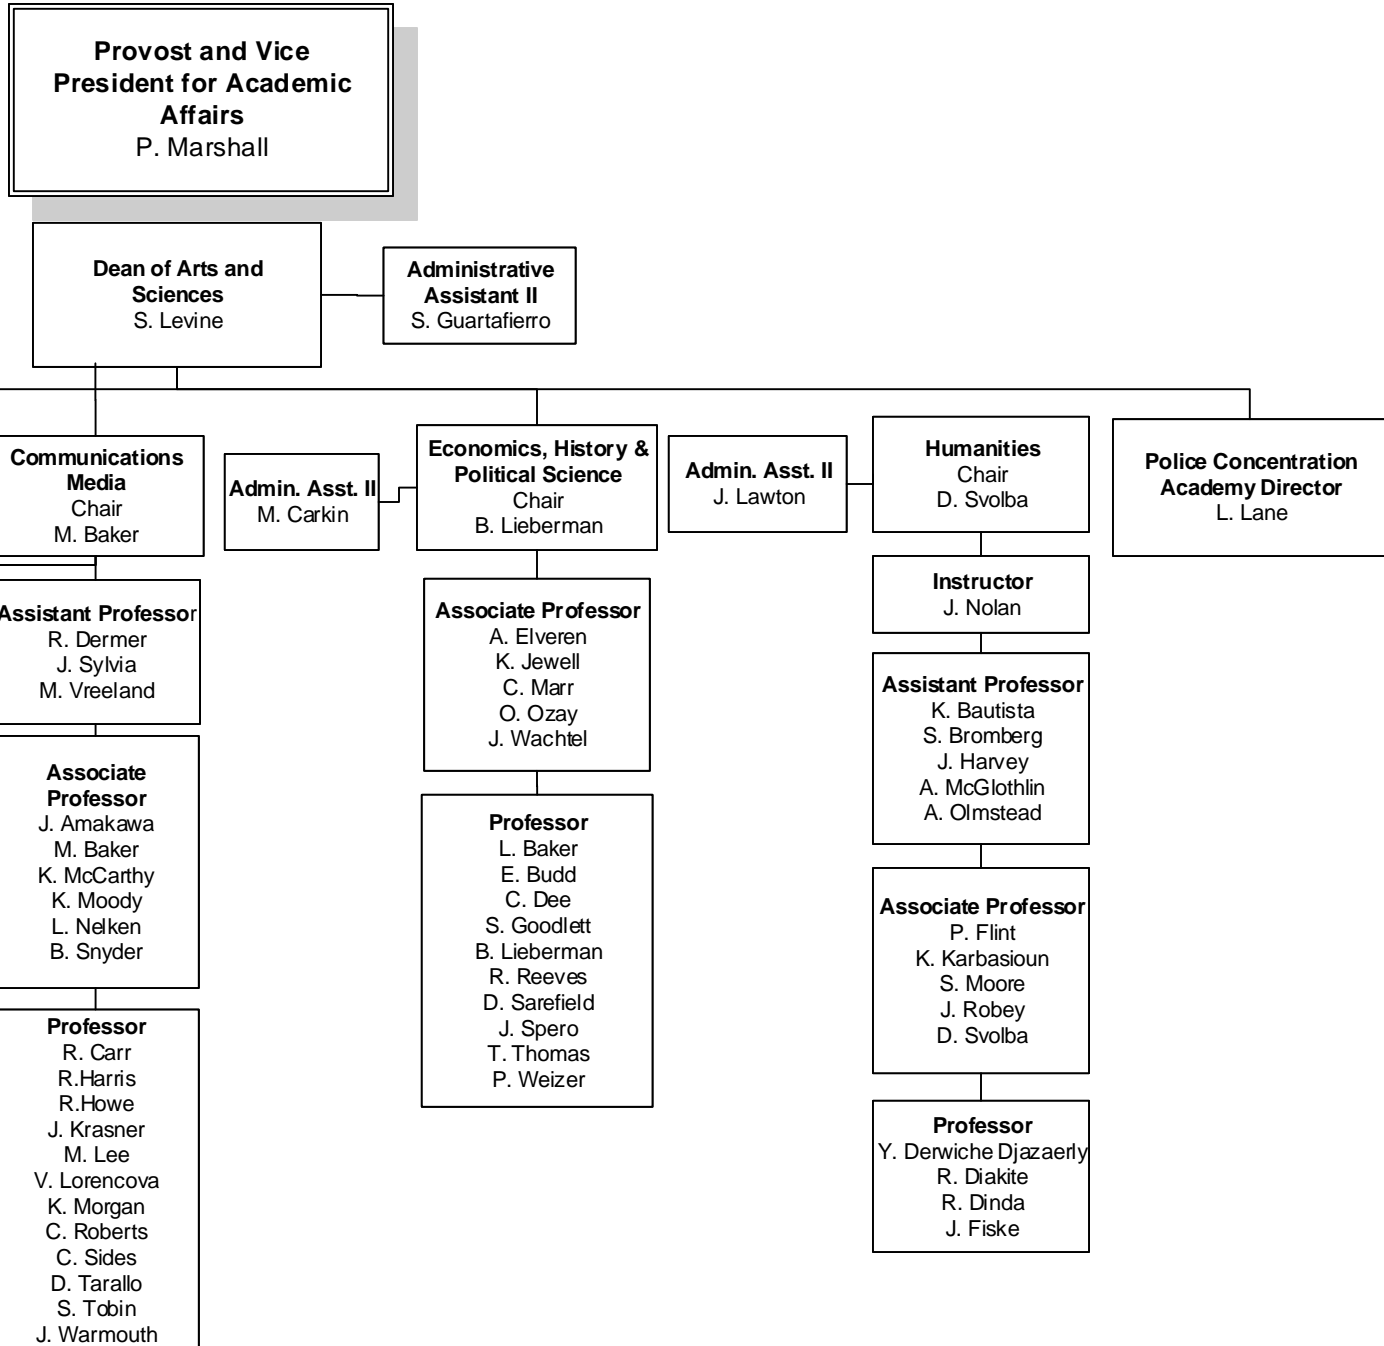

# Fitchburg State University

Dean of Arts and Sciences

**Provost and Vice President for Academic Affairs**  
P. Marshall

**Dean of Arts and Sciences**  
S. Levine

**Administrative Assistant II**  
S. Guartafierro