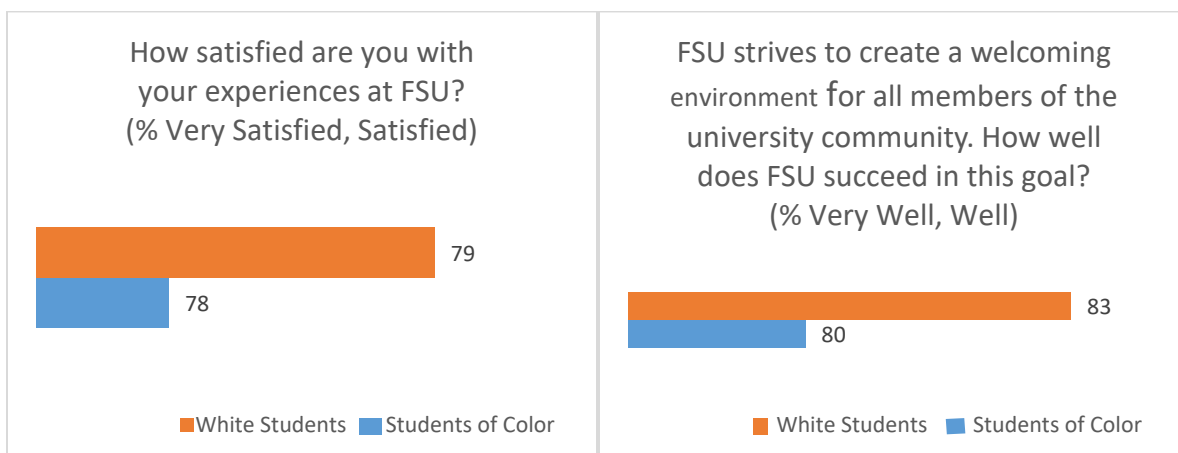

Fitchburg State University Campus Climate Survey 2020 Racial/Ethnic Identity Comparison

White Students: n = 547
Students of Color n = 122

Part I: Welcoming Environment

Part II: Diverse Relationships

Part III: Inclusive Delivery