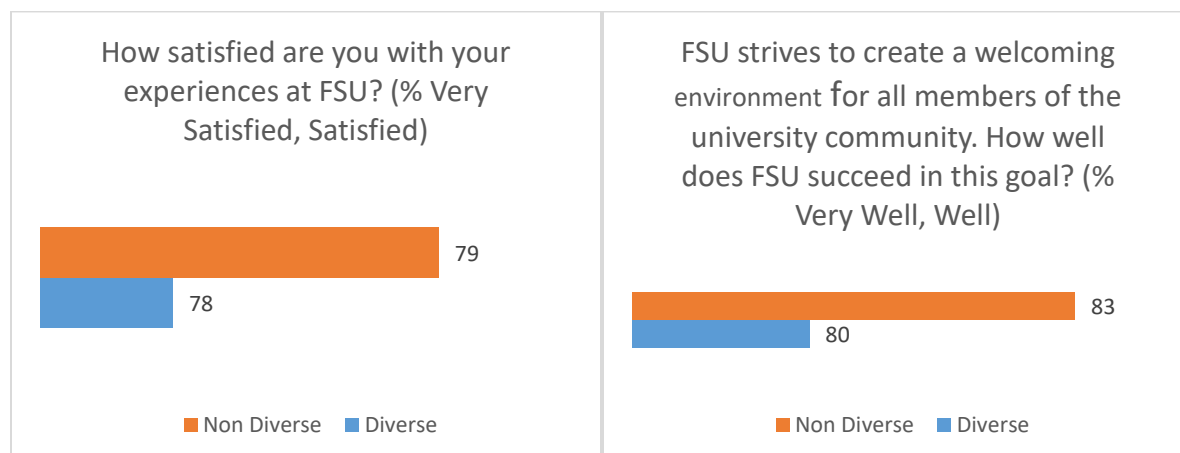

Fitchburg State University Campus Climate Survey 2020 Racially/Ethnically Diverse Comparison

Non Diverse: n = 547

Diverse n = 122

Part I: Welcoming Environment

Part II: Diverse Relationships

Part III: Inclusive Delivery