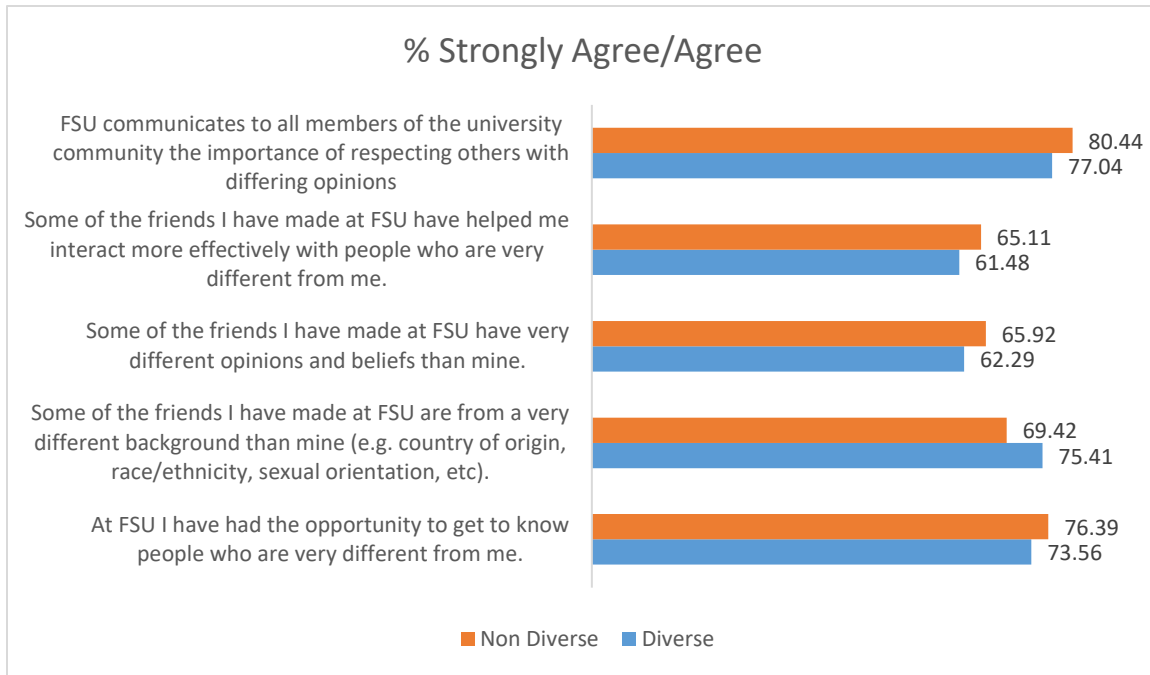

Fitchburg State University Campus Climate Survey 2020 Racially/Ethnically Diverse Comparison

Non Diverse: n = 547

Diverse n = 122

Part I: Welcoming Environment

Part II: Diverse Relationships

Part III: Inclusive Delivery