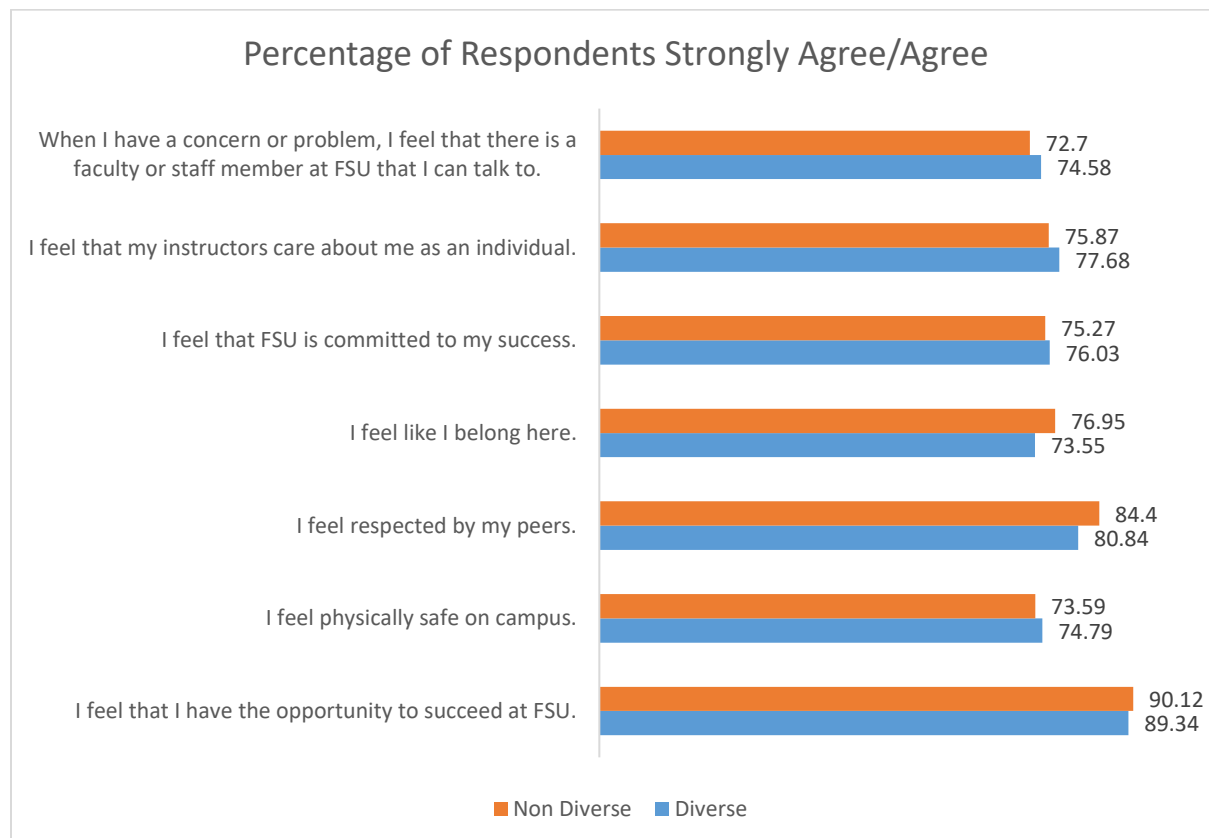

Fitchburg State University Campus Climate Survey 2020 Racially/Ethnically Diverse Comparison

Non Diverse: n = 547

Diverse n = 122

Part I: Welcoming Environment

Part II: Diverse Relationships

Part III: Inclusive Delivery