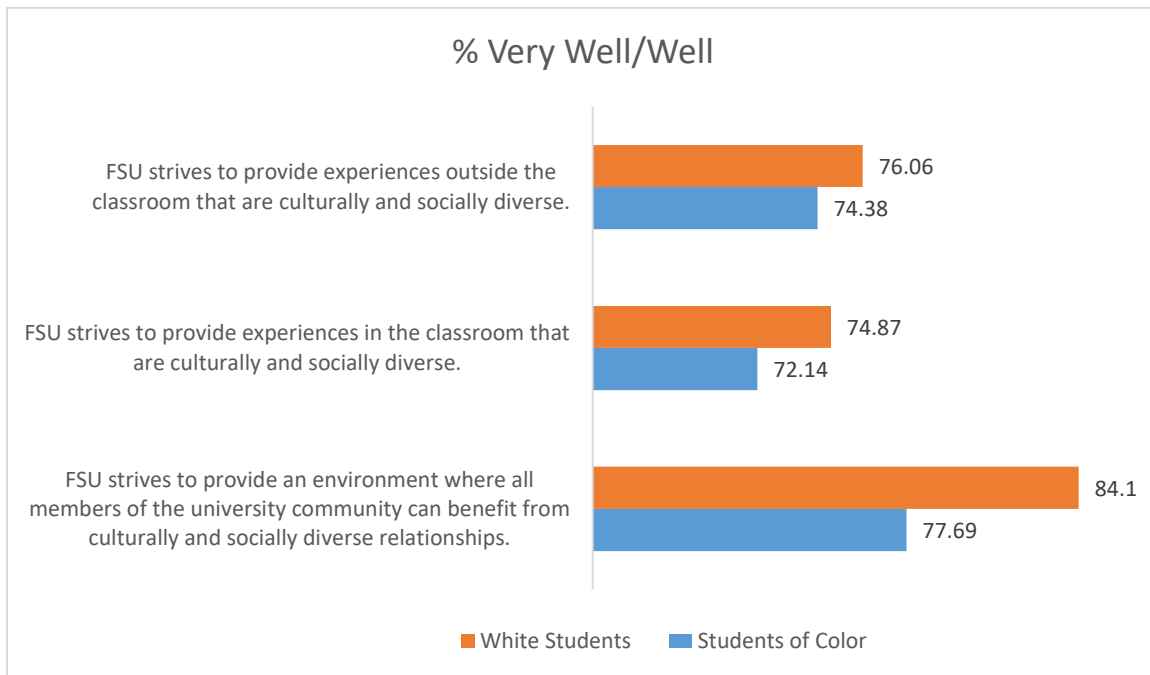

Fitchburg State University Campus Climate Survey 2020 Racial/Ethnic Identity Comparison

White Students: n = 547
Students of Color n = 122

Part I: Welcoming Environment

Part II: Diverse Relationships

Part III: Inclusive Delivery