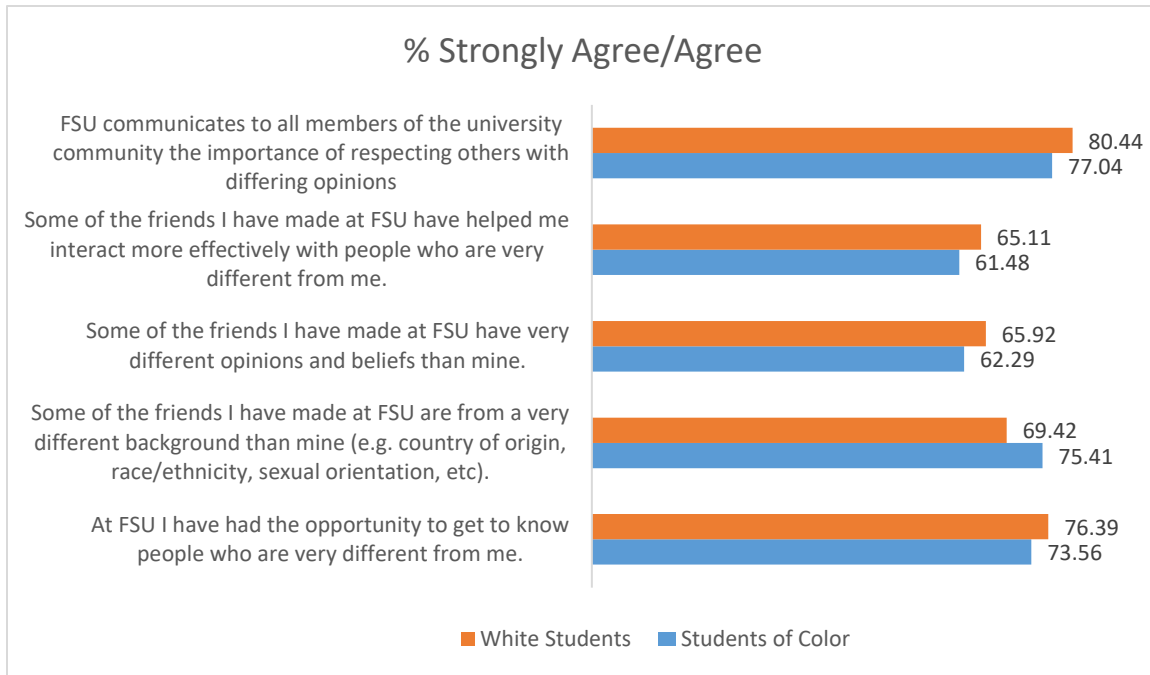

Fitchburg State University Campus Climate Survey 2020 Racial/Ethnic Identity Comparison

White Students: n = 547
Students of Color n = 122

Part I: Welcoming Environment

Part II: Diverse Relationships

Part III: Inclusive Delivery