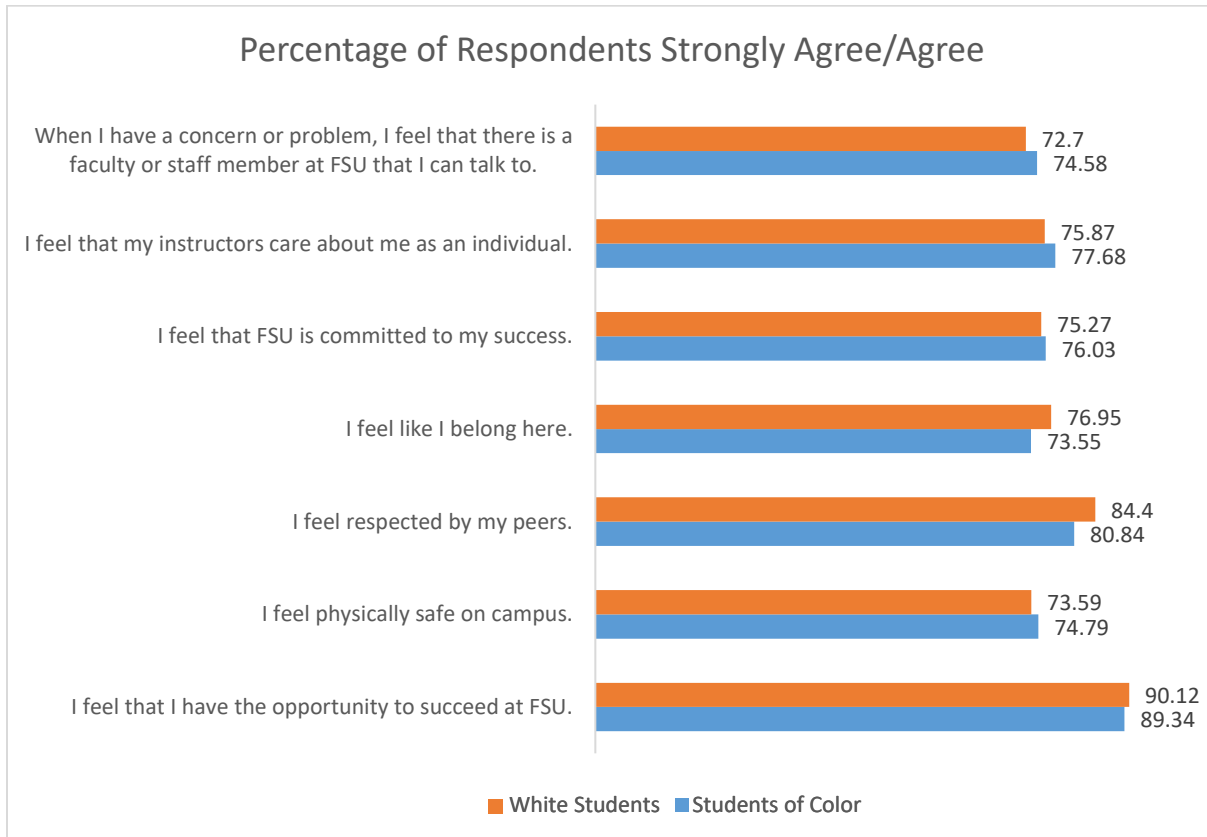

Fitchburg State University Campus Climate Survey 2020 Racial/Ethnic Identity Comparison

White Students: n = 547
Students of Color n = 122

Part I: Welcoming Environment

Part II: Diverse Relationships

Part III: Inclusive Delivery