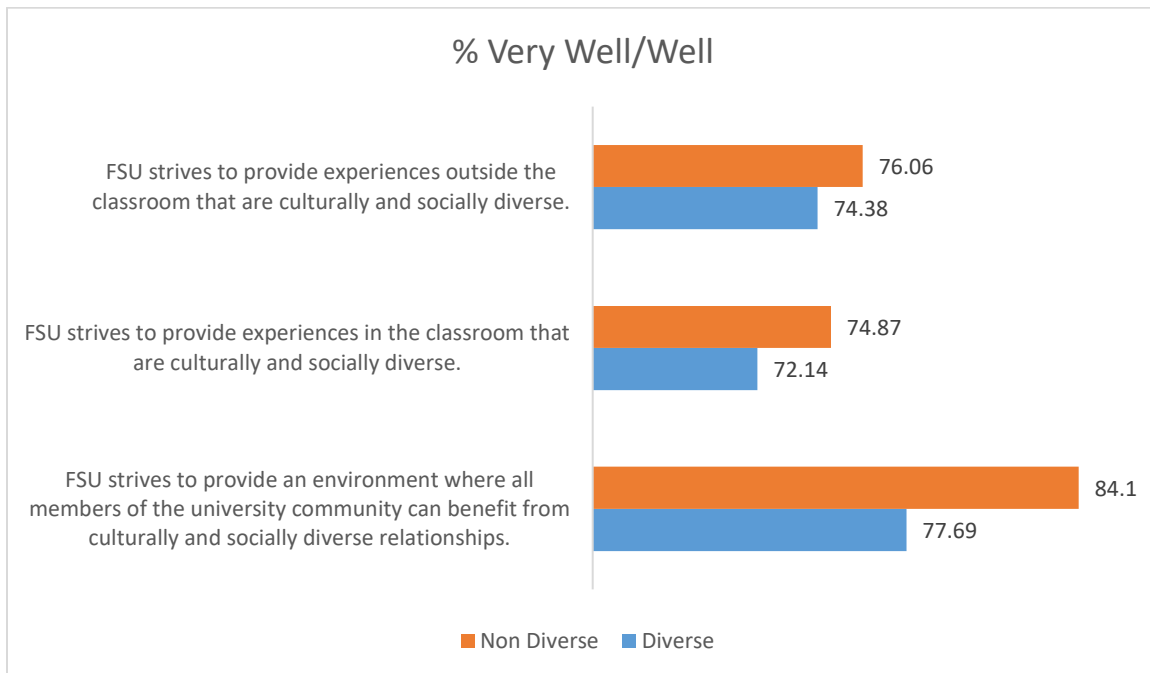

Fitchburg State University Campus Climate Survey 2020 Racially/Ethnically Diverse Comparison

Non Diverse: n = 547

Diverse n = 122

Part I: Welcoming Environment

Part II: Diverse Relationships

Part III: Inclusive Delivery