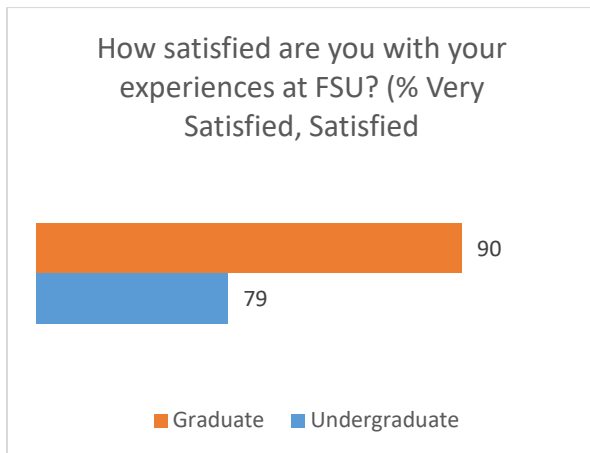

**Fitchburg State University
Campus Climate Survey 2020
Graduate Compared with Undergraduate Students**

Graduate n = 132

Undergraduate n = 326

Part I: Welcoming Environment

Part II: Diverse Relationships

Part III: Inclusive Delivery