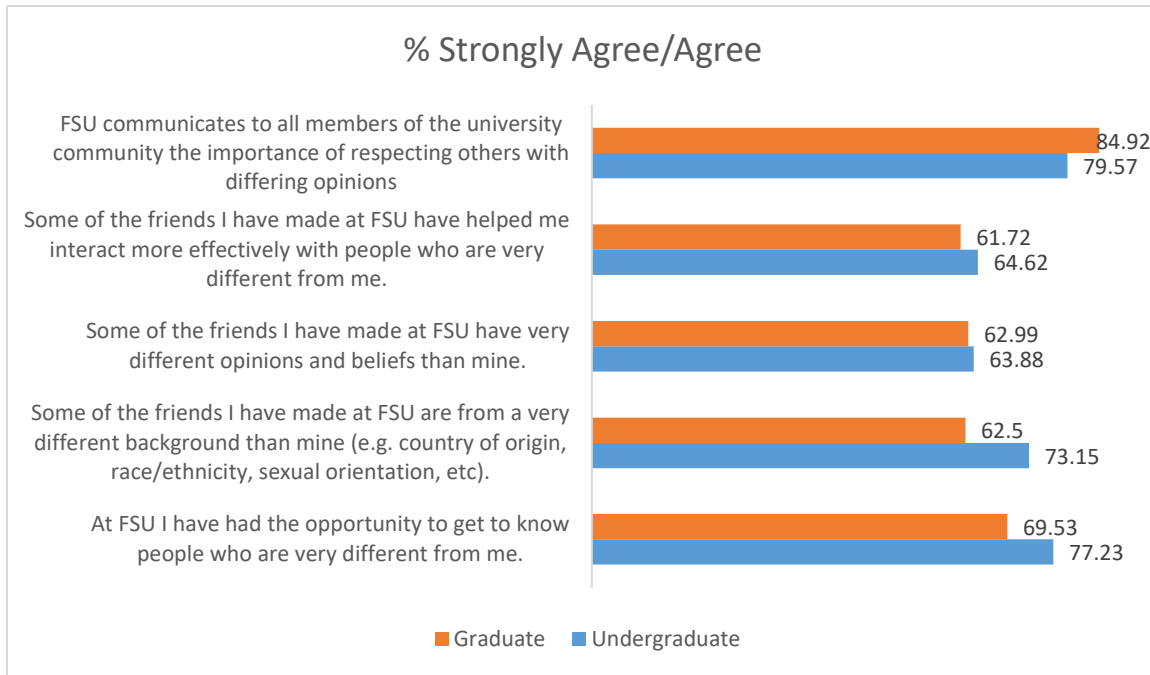

**Fitchburg State University
Campus Climate Survey 2020
Graduate Compared with Undergraduate Students**

Graduate n = 132

Undergraduate n = 326

Part I: Welcoming Environment

Part II: Diverse Relationships

Part III: Inclusive Delivery