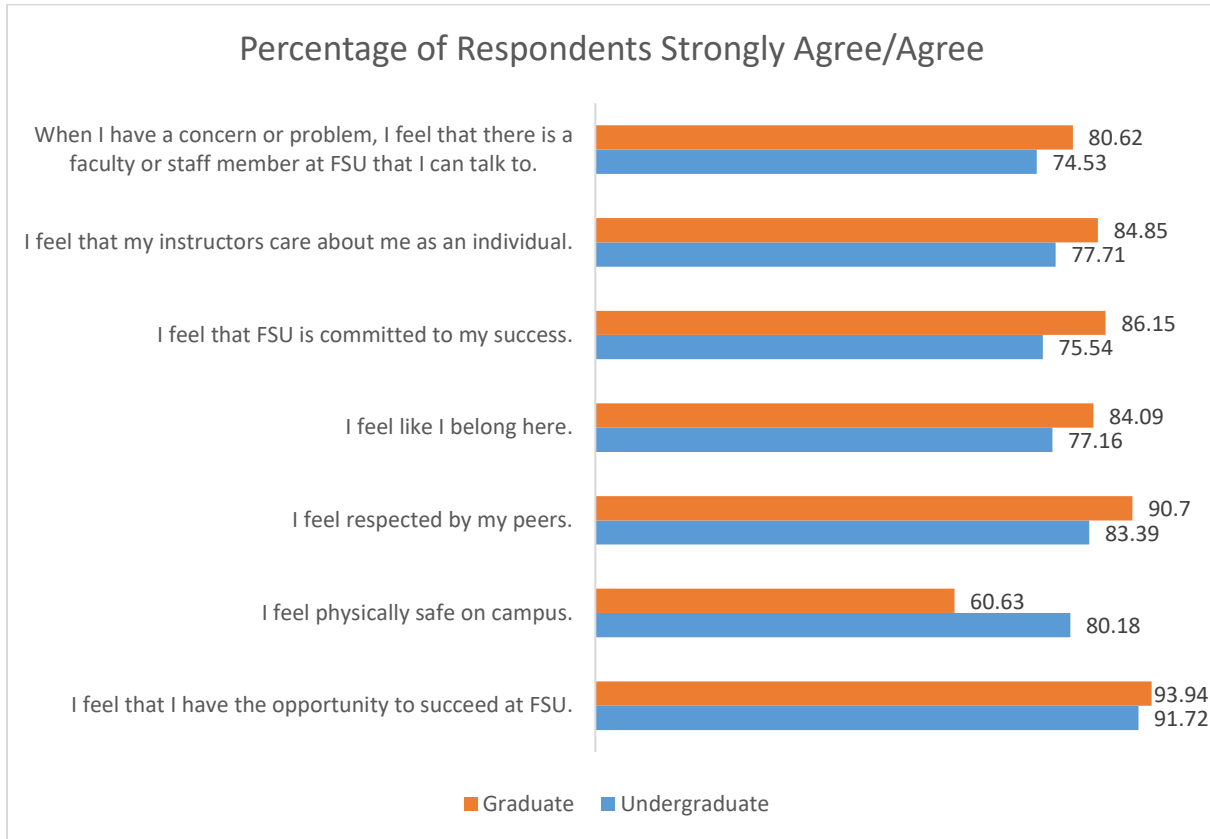

**Fitchburg State University
Campus Climate Survey 2020
Graduate Compared with Undergraduate Students**

Graduate n = 132

Undergraduate n = 326

Part I: Welcoming Environment

Part II: Diverse Relationships

Part III: Inclusive Delivery