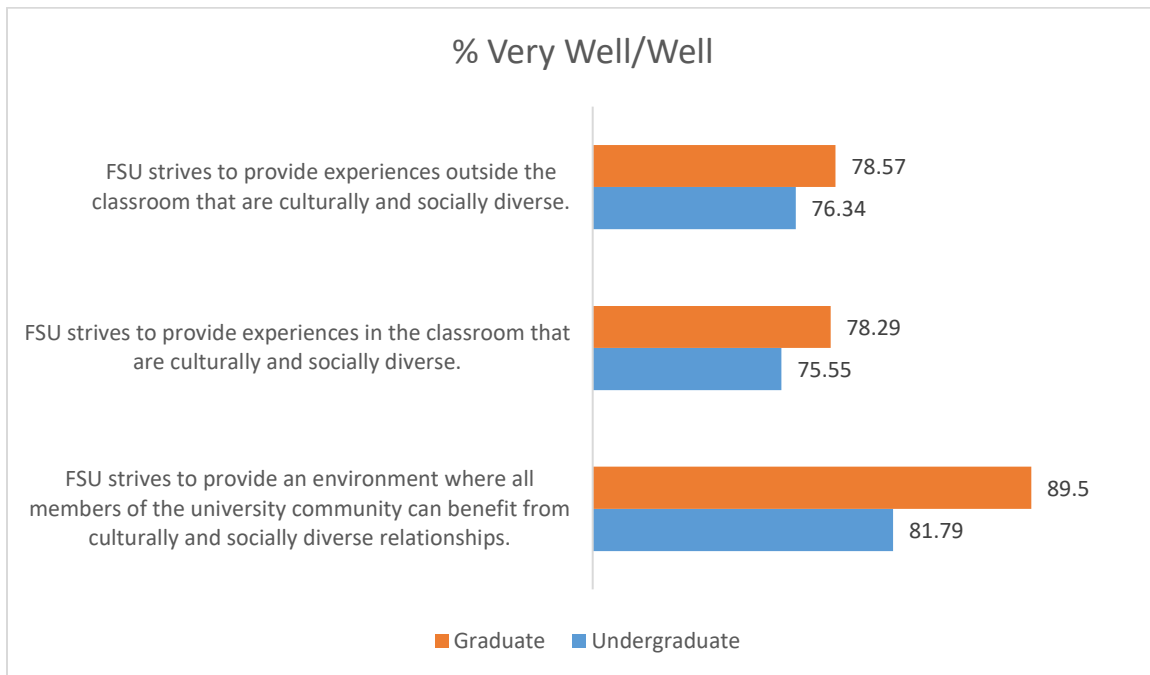

**Fitchburg State University
Campus Climate Survey 2020
Graduate Compared with Undergraduate Students**

Graduate n = 132

Undergraduate n = 326

Part I: Welcoming Environment

Part II: Diverse Relationships

Part III: Inclusive Delivery