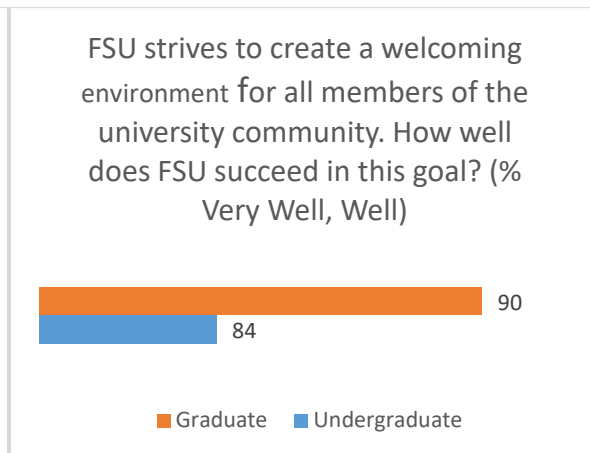

**Fitchburg State University
Campus Climate Survey 2020
Graduate Compared with Undergraduate Students**

Graduate n = 132

Undergraduate n = 326

Part I: Welcoming Environment

Part II: Diverse Relationships

Part III: Inclusive Delivery