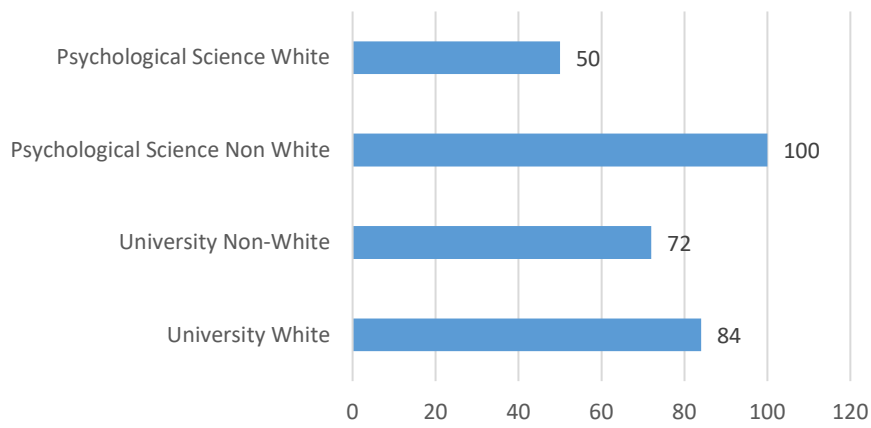

How satisfied are you with your experiences at FSU? (% Very Well/Well)