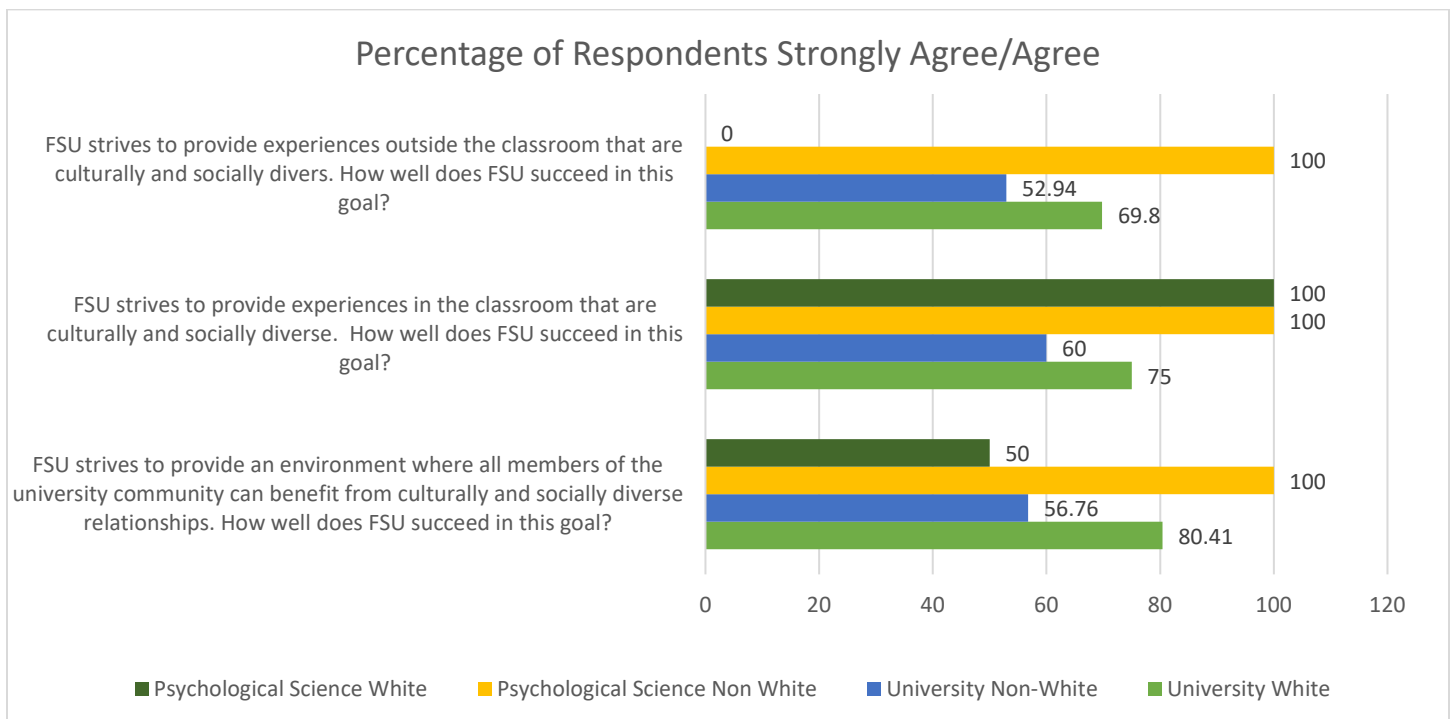

Part II: Diverse Relationships