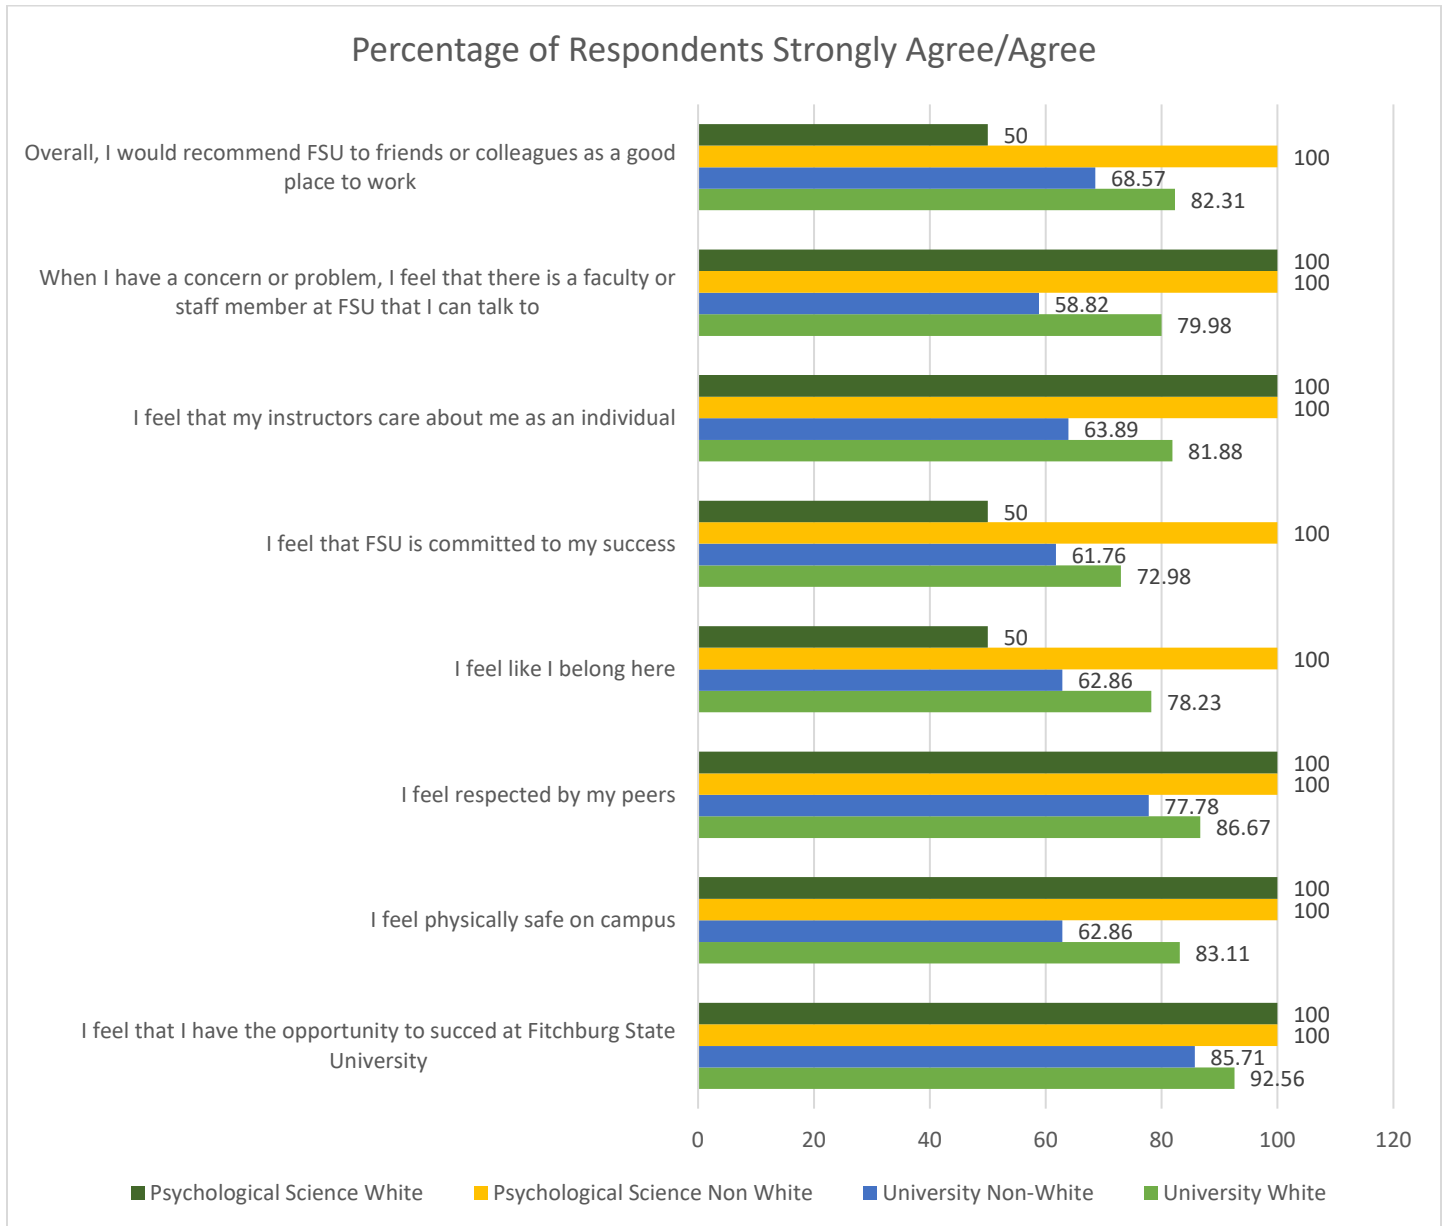

Fitchburg State University
Campus Climate Survey – 2018
Department of Psychological Science

University Students: White n=148, Non-White n=36

Psychological Science Students: White n= 2, Non-White n=1

Part I: Welcoming Environment

How satisfied are you with your experiences at FSU? (% Very Well/Well)

FSU strives to create a welcoming environment for all members of the university community. How well does FSU succeed in this goal? (% Very Well/Well)