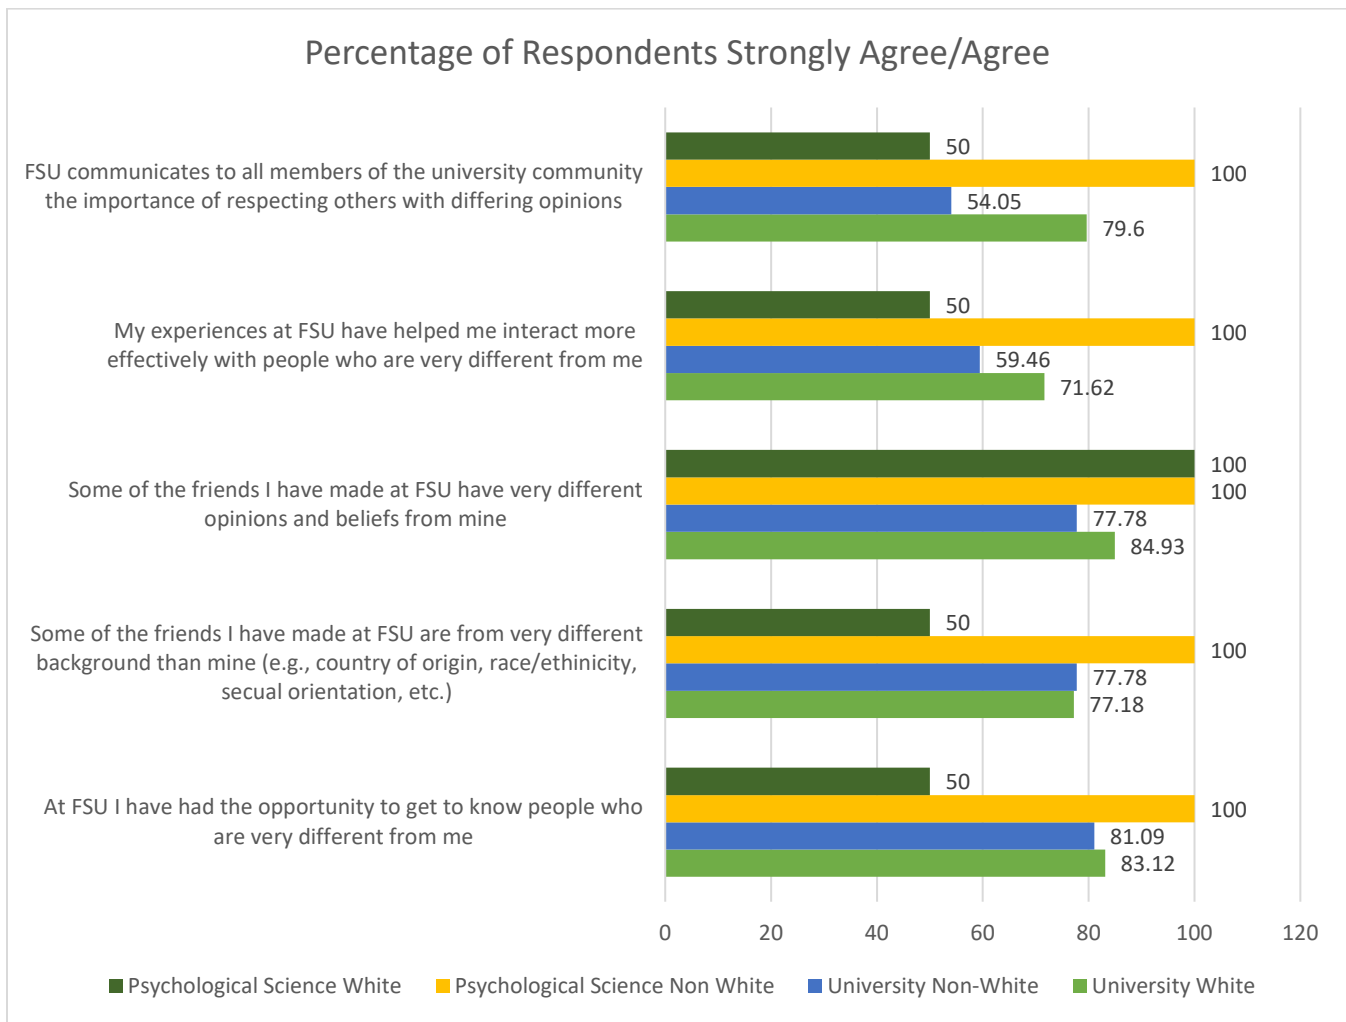

Part II: Diverse Relationships