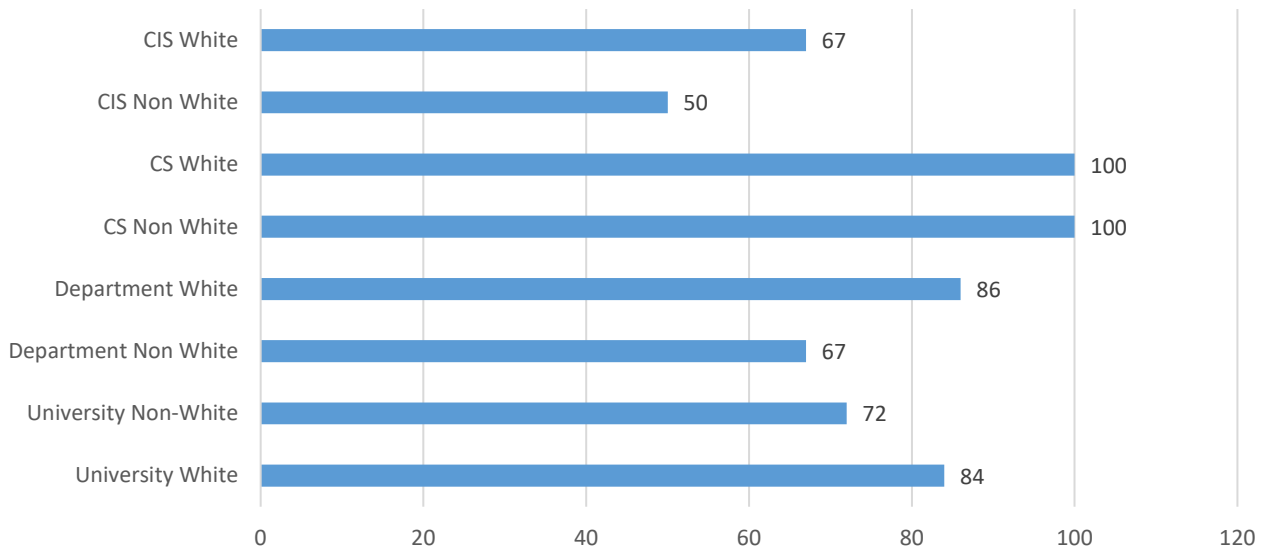

How satisfied are you with your experiences at FSU? (% Very Well/Well)