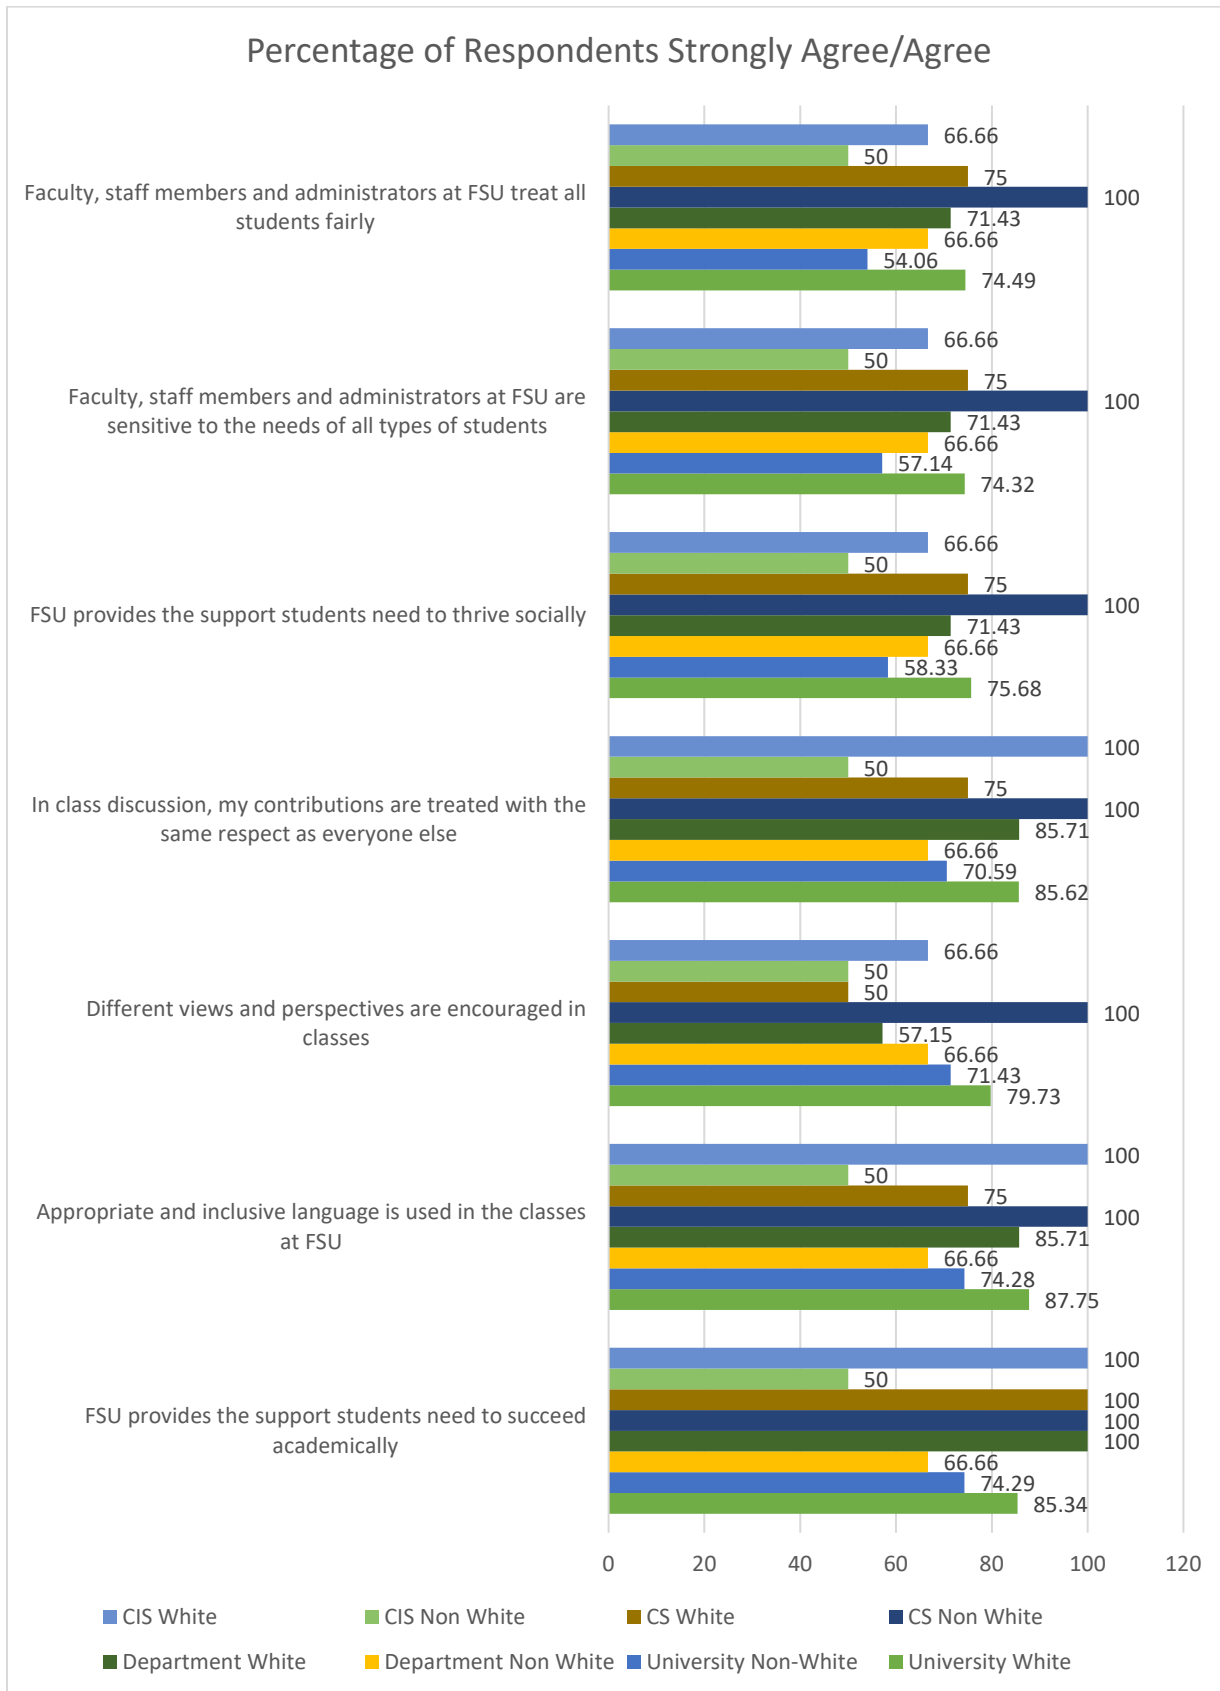

Part III: Inclusive Diversity