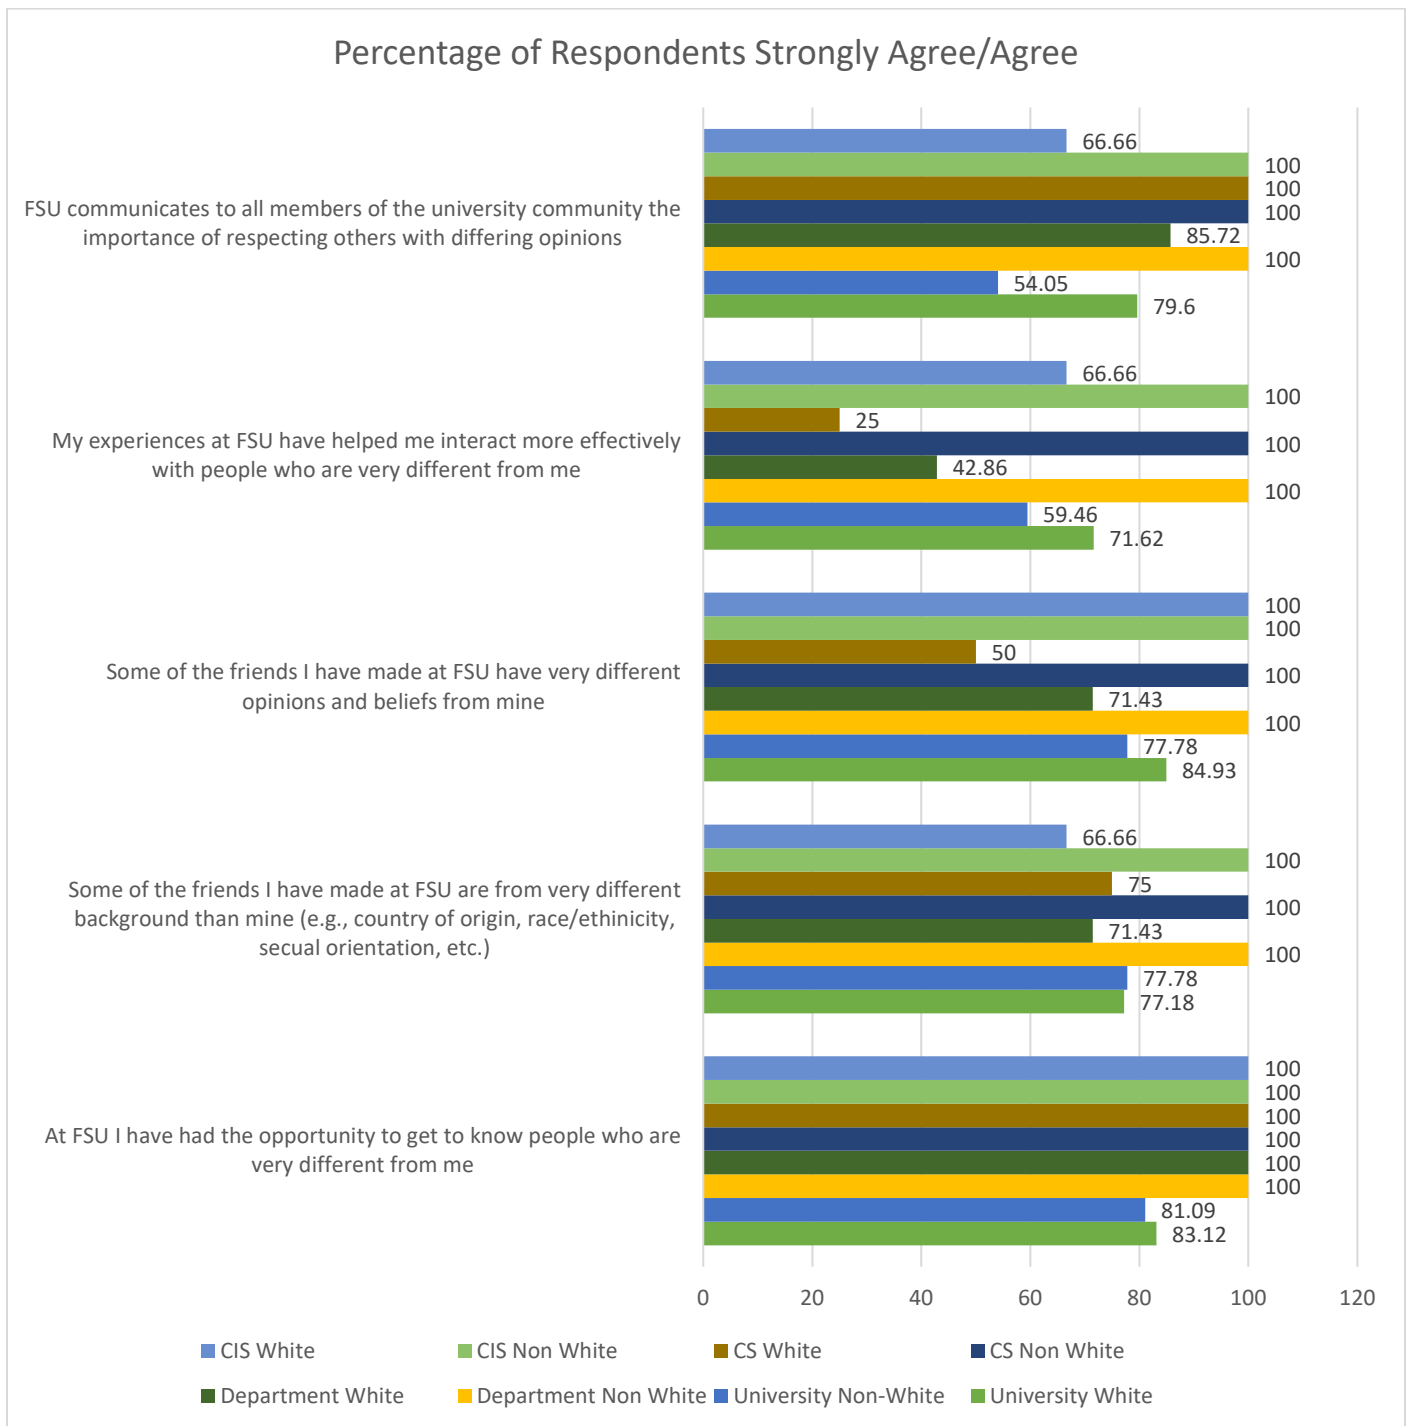

Fitchburg State University Campus Climate Survey – 2018 Department of Computer Science

University Students: White n=148, Non-White n=36

Department Students: White n=7 Non-White n=3

Computer Science Students: White n=4 Non-White n=1

Computer Information Systems Students: White n=3 Non-White n=2

Part I: Welcoming Environment

How satisfied are you with your experiences at FSU? (% Very Well/Well)

FSU strives to create a welcoming environment for all members of the university community. How well does FSU succeed in this goal? (% Very Well/Well)

Part II: Diverse Relationships

Percentage of Respondents Strongly Agree/Agree

Part III: Inclusive Diversity

Percentage of Respondents Very Well/Well