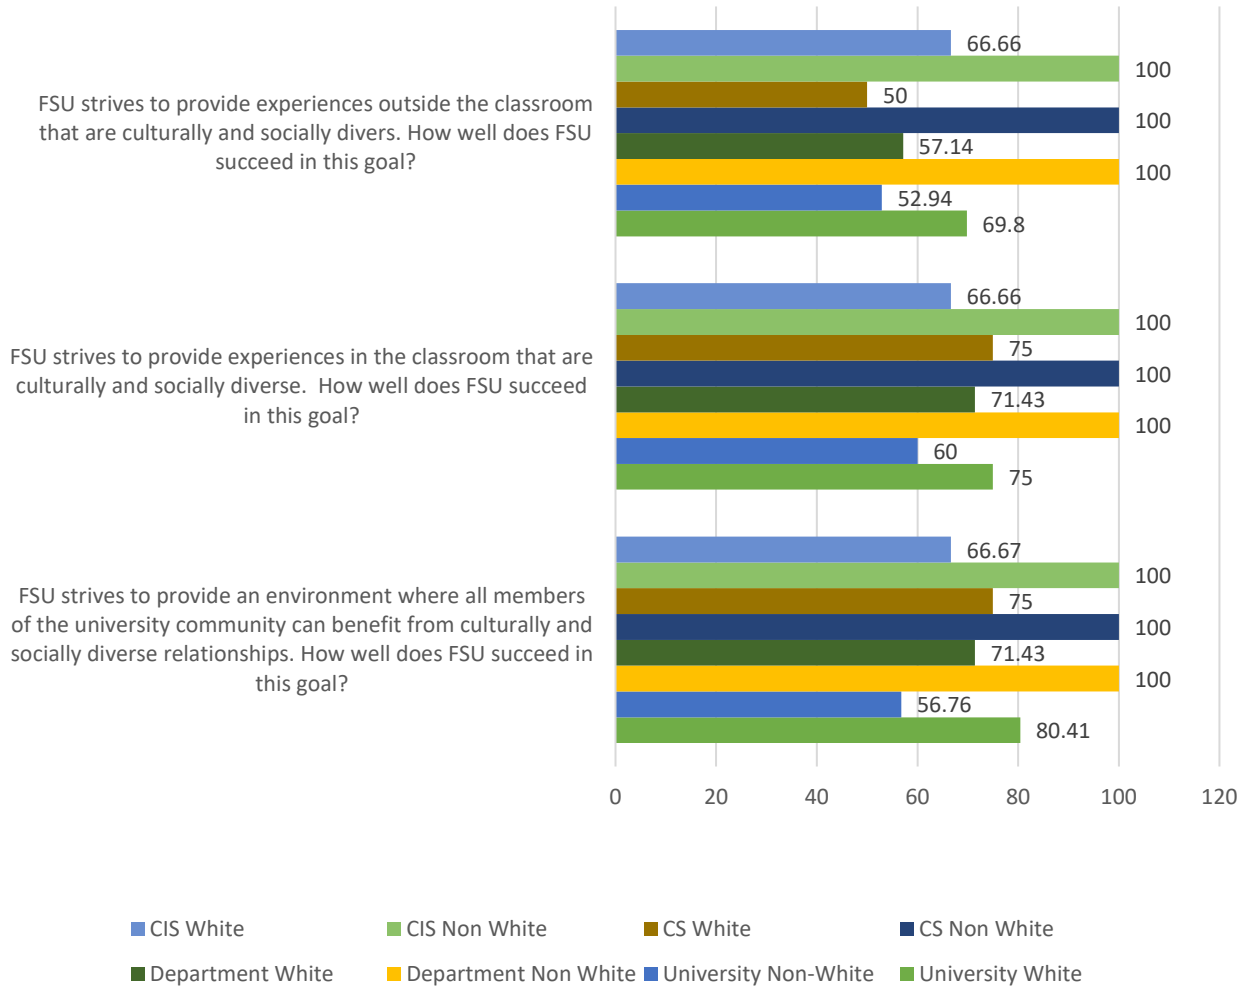

Fitchburg State University Campus Climate Survey – 2018 Department of Computer Science

University Students: White n=148, Non-White n=36

Department Students: White n=7 Non-White n=3

Computer Science Students: White n=4 Non-White n=1

Computer Information Systems Students: White n=3 Non-White n=2

Part I: Welcoming Environment

How satisfied are you with your experiences at FSU? (% Very Well/Well)

FSU strives to create a welcoming environment for all members of the university community. How well does FSU succeed in this goal? (% Very Well/Well)

Part II: Diverse Relationships

Percentage of Respondents Strongly Agree/Agree

Part III: Inclusive Diversity

Percentage of Respondents Very Well/Well