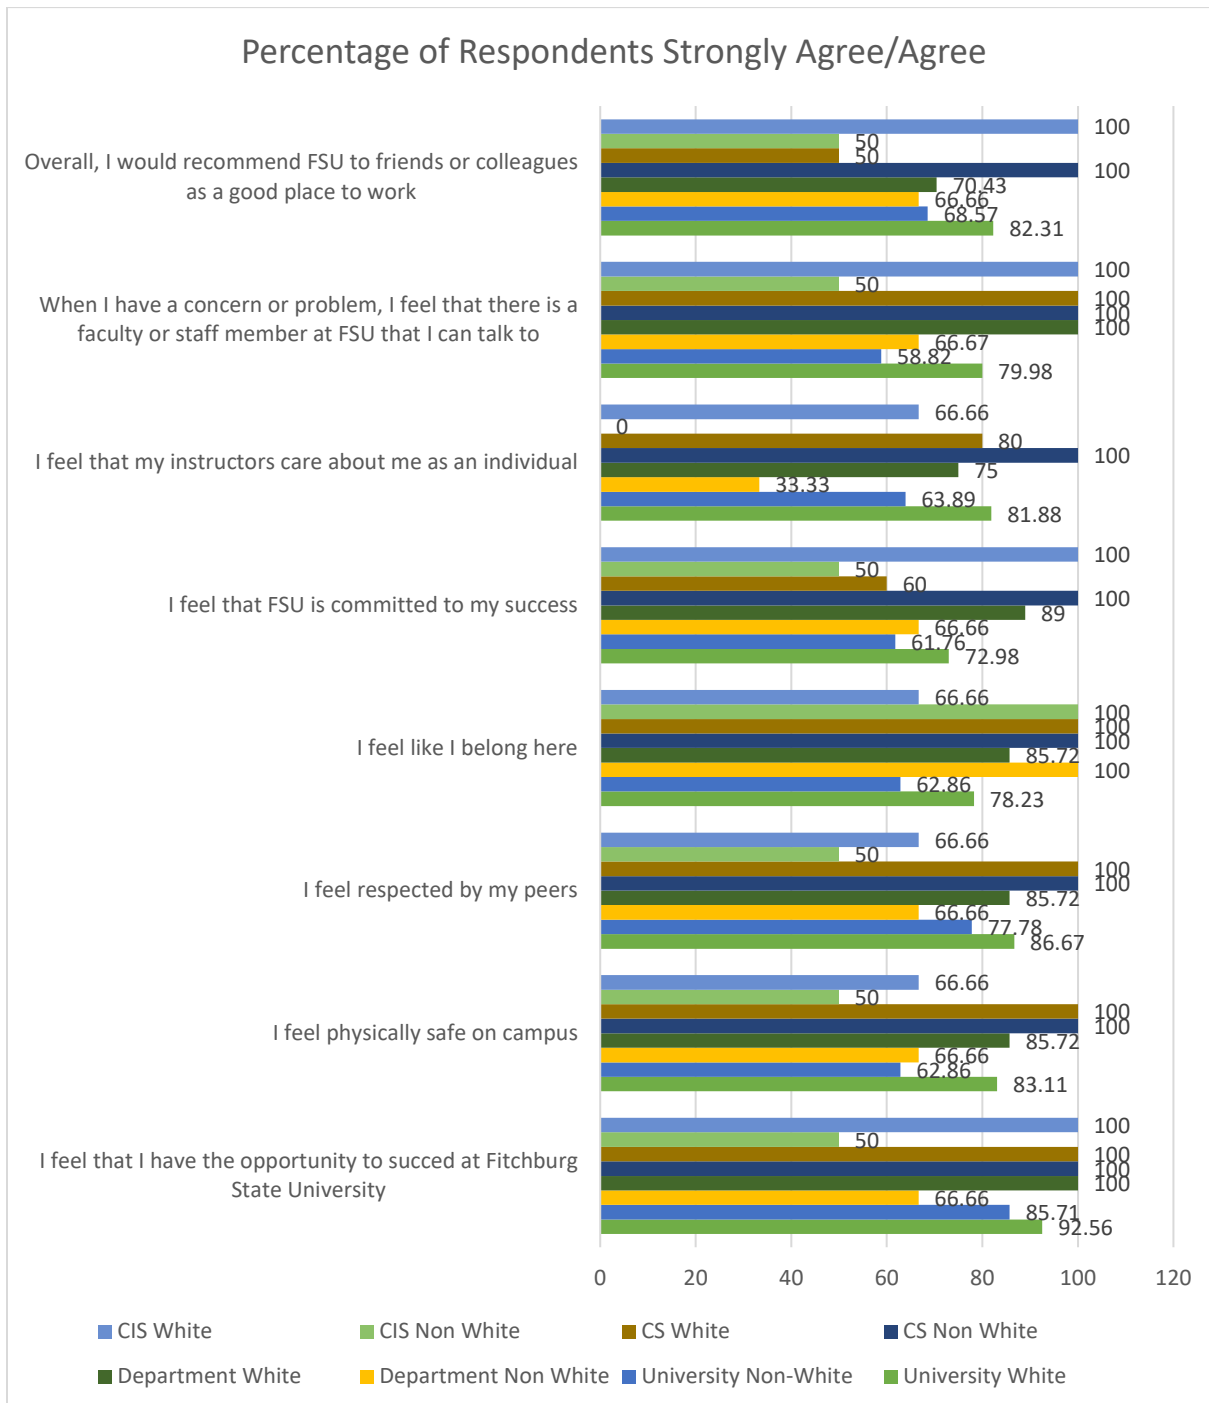

Fitchburg State University Campus Climate Survey – 2018 Department of Computer Science

University Students: White n=148, Non-White n=36

Department Students: White n=7 Non-White n=3

Computer Science Students: White n=4 Non-White n=1

Computer Information Systems Students: White n=3 Non-White n=2

Part I: Welcoming Environment

How satisfied are you with your experiences at FSU? (% Very Well/Well)

FSU strives to create a welcoming environment for all members of the university community. How well does FSU succeed in this goal? (% Very Well/Well)