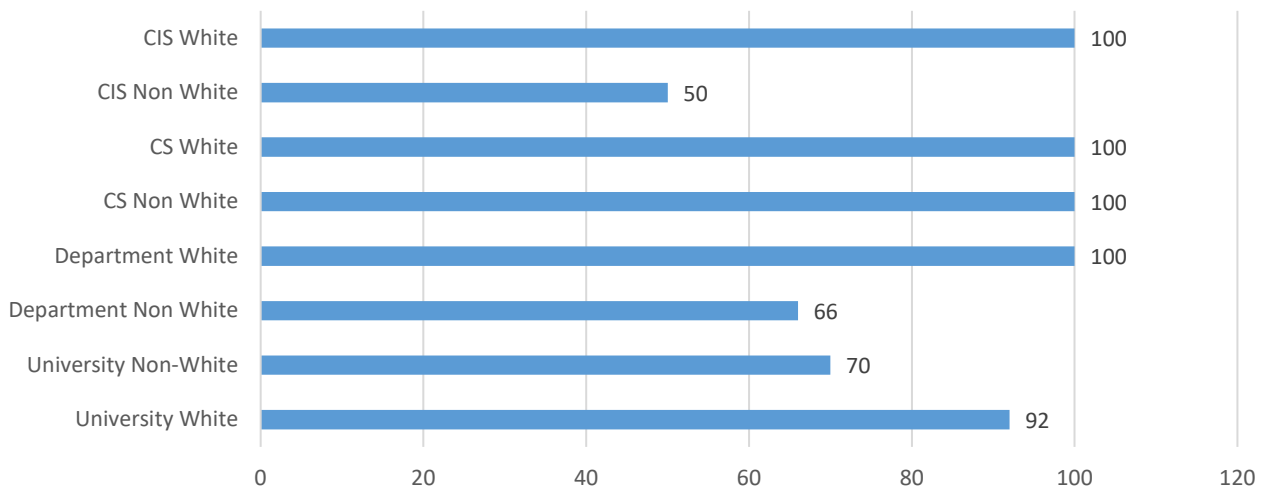

Computer Information Systems Students: White n=3 Non-White n=2

Part I: Welcoming Environment

How satisfied are you with your experiences at FSU? (% Very Well/Well)

FSU strives to create a welcoming environment for all members of the university community. How well does FSU succeed in this goal? (% Very Well/Well)

Part II: Diverse Relationships

Percentage of Respondents Strongly Agree/Agree

Part III: Inclusive Diversity

Percentage of Respondents Very Well/Well