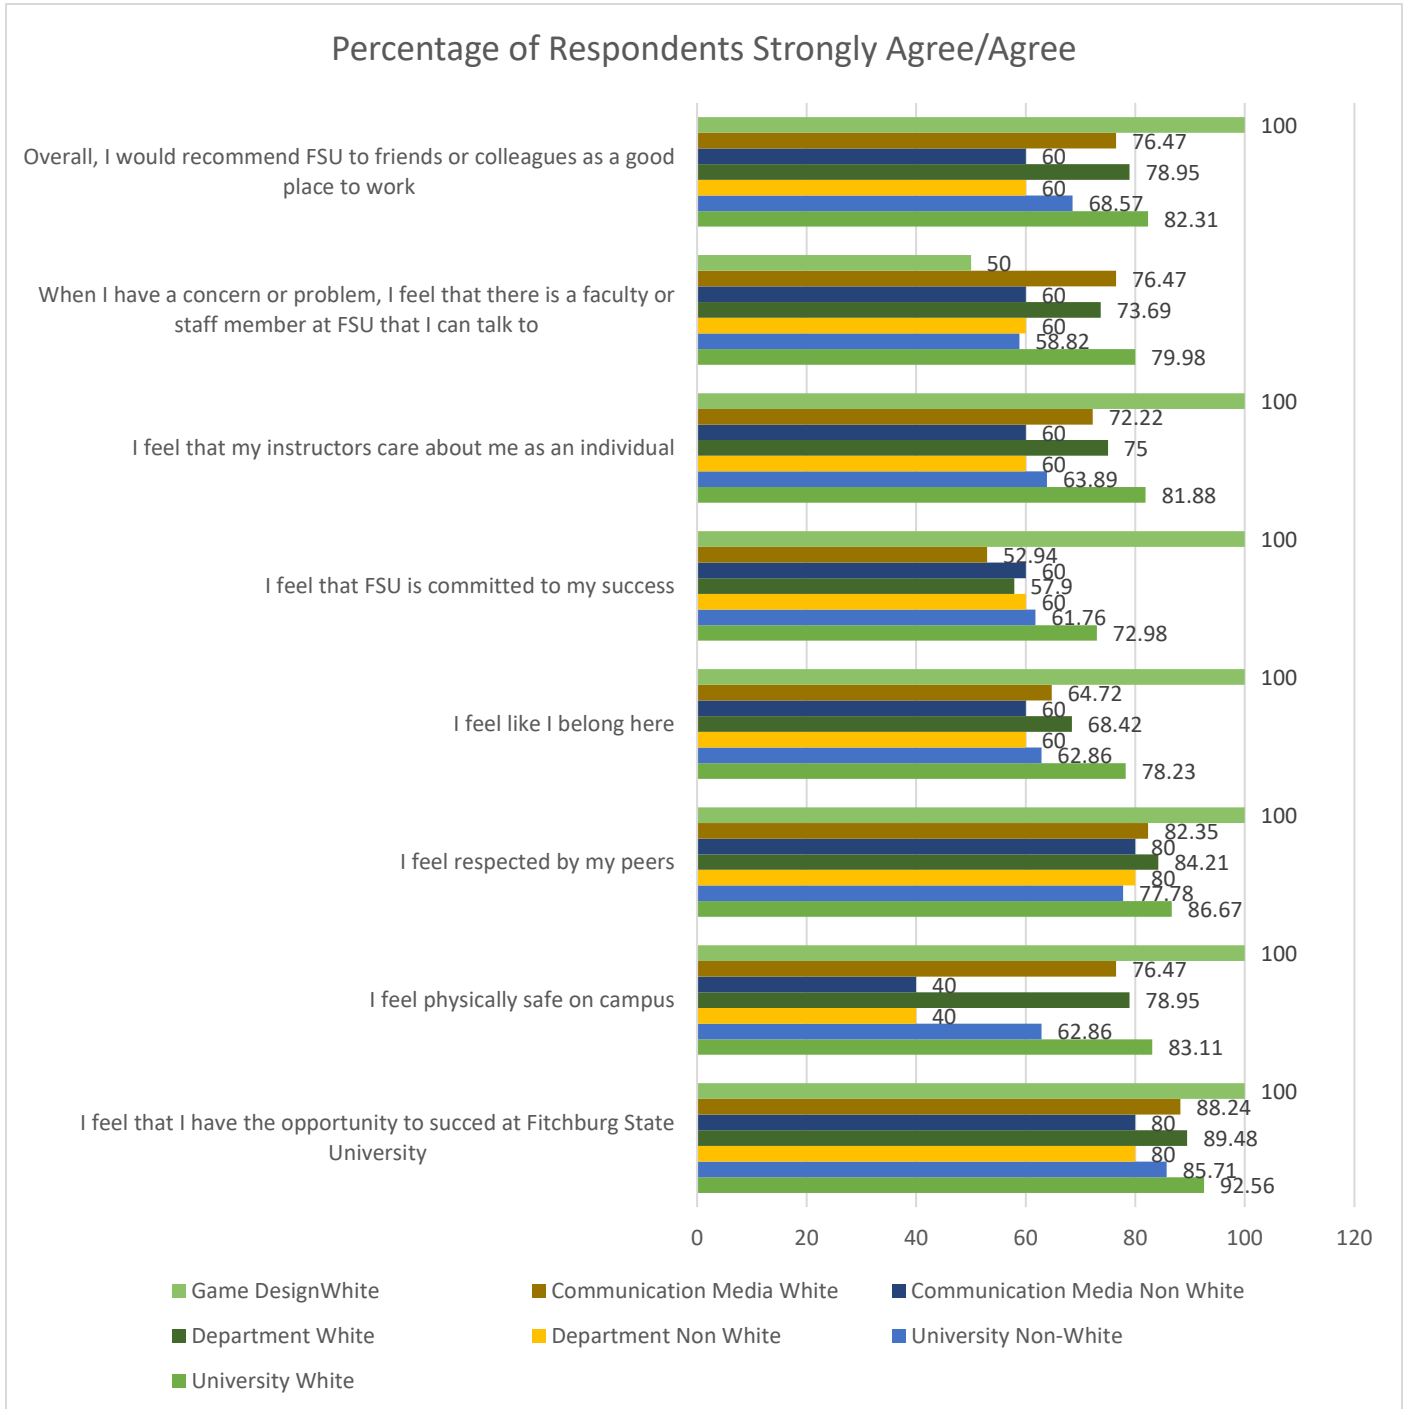

Fitchburg State University Campus Climate Survey – 2018 Department of Communication Media

University Students: White n=148, Non-White n=36
 Department Students: White n=19 Non-White n=5
 Communication Media Students: White n=17 Non-White n=5
 Game Design Students: White n=2 Non-White n=0

Part I: Welcoming Environment

How satisfied are you with your experiences at FSU?
(% Very Well/Well)

FSU strives to create a welcoming environment for all members of the university community. How well does FSU succeed in this goal?
(% Very Well/Well)