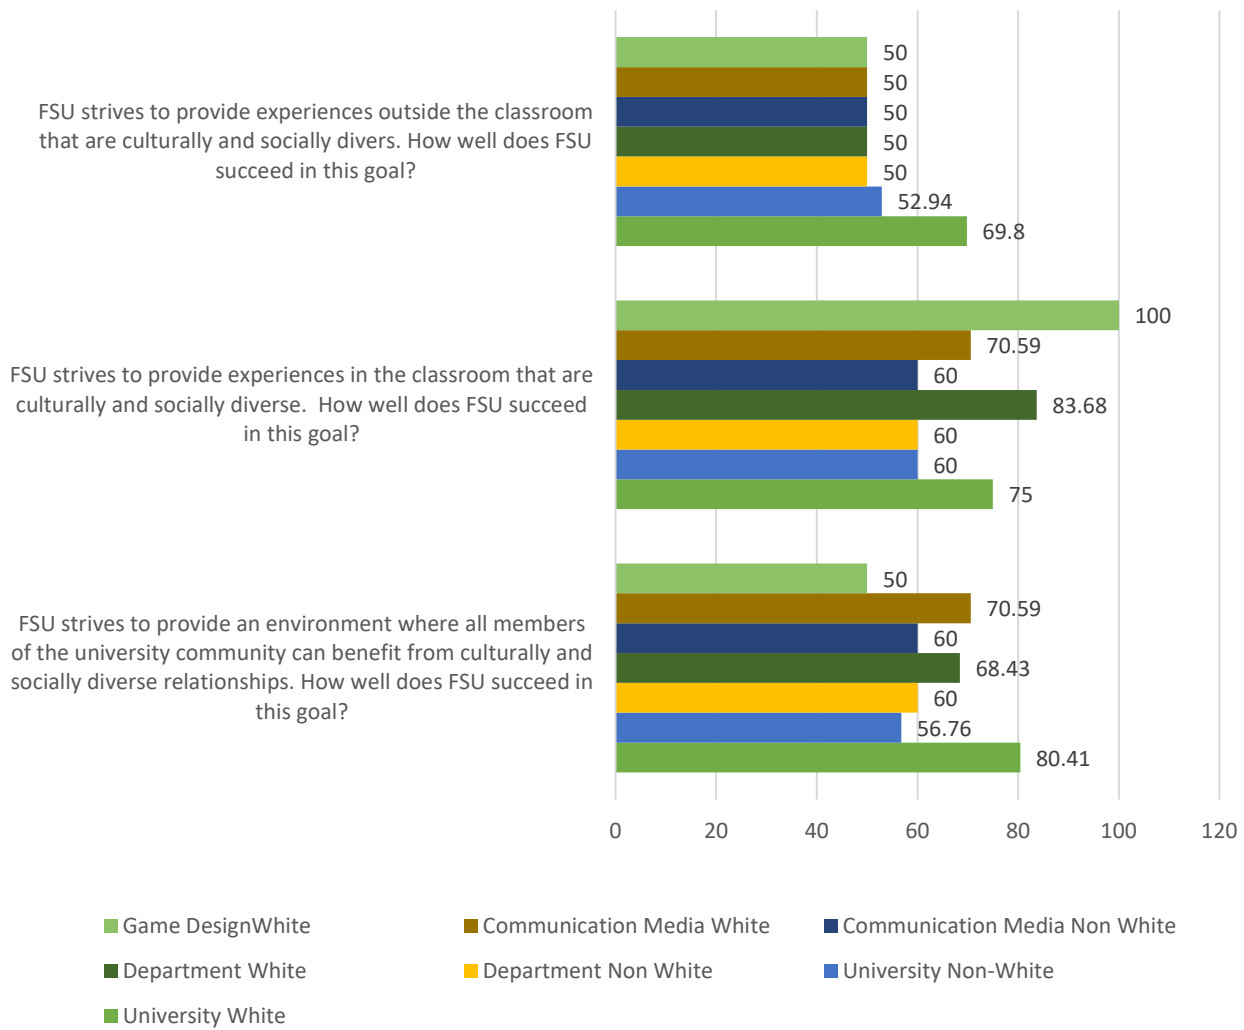

Fitchburg State University Campus Climate Survey – 2018 Department of Communication Media

University Students: White n=148, Non-White n=36
 Department Students: White n=19 Non-White n=5
 Communication Media Students: White n=17 Non-White n=5
 Game Design Students: White n=2 Non-White n=0

Part I: Welcoming Environment

How satisfied are you with your experiences at FSU?
(% Very Well/Well)

FSU strives to create a welcoming environment for all members of the university community. How well does FSU succeed in this goal?
(% Very Well/Well)

Part II: Diverse Relationships

Percentage of Respondents Strongly Agree/Agree

Part III: Inclusive Diversity

Percentage of Respondents Very Well/Well