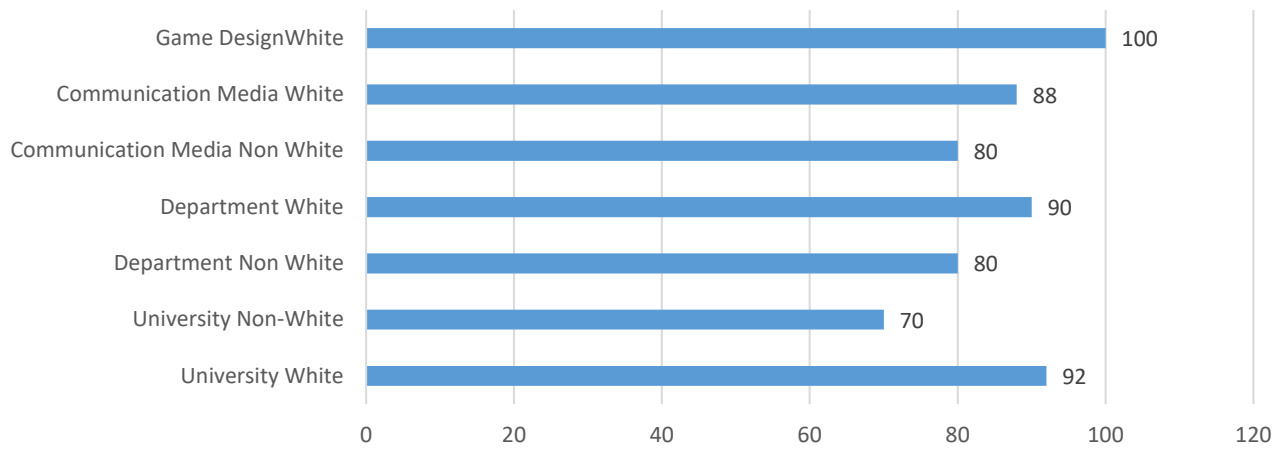

FSU strives to create a welcoming environment for all members of the university community. How well does FSU succeed in this goal?
(% Very Well/Well)