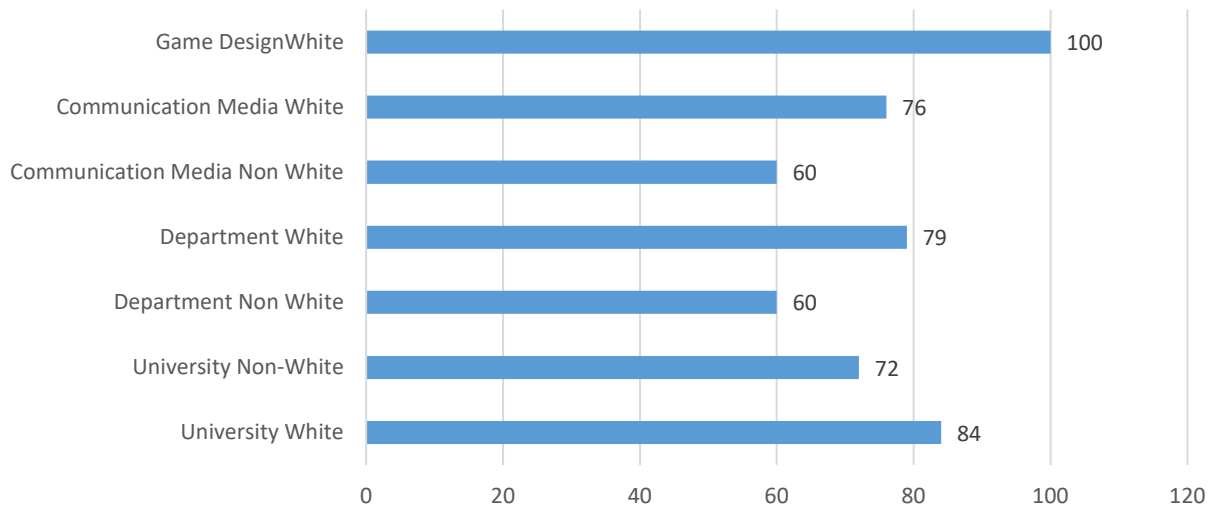

How satisfied are you with your experiences at FSU?
(% Very Well/Well)