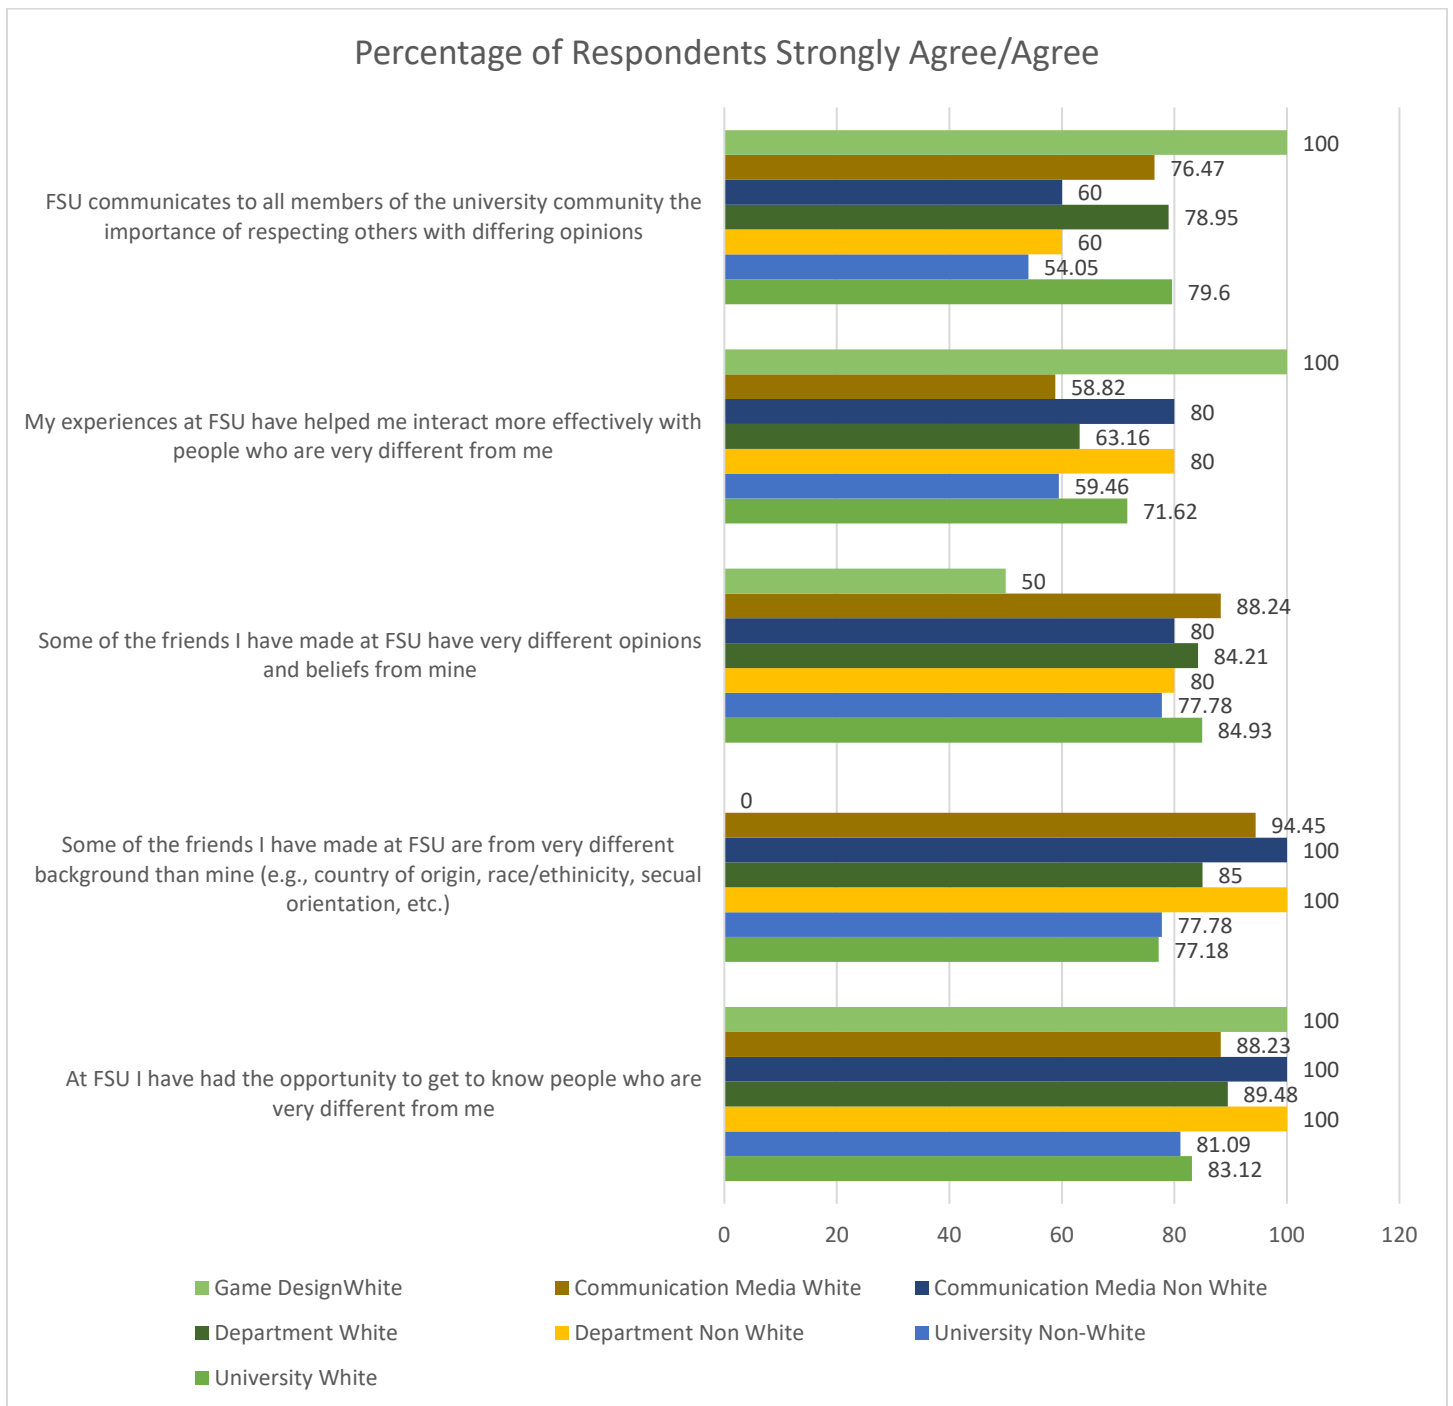

Part II: Diverse Relationships