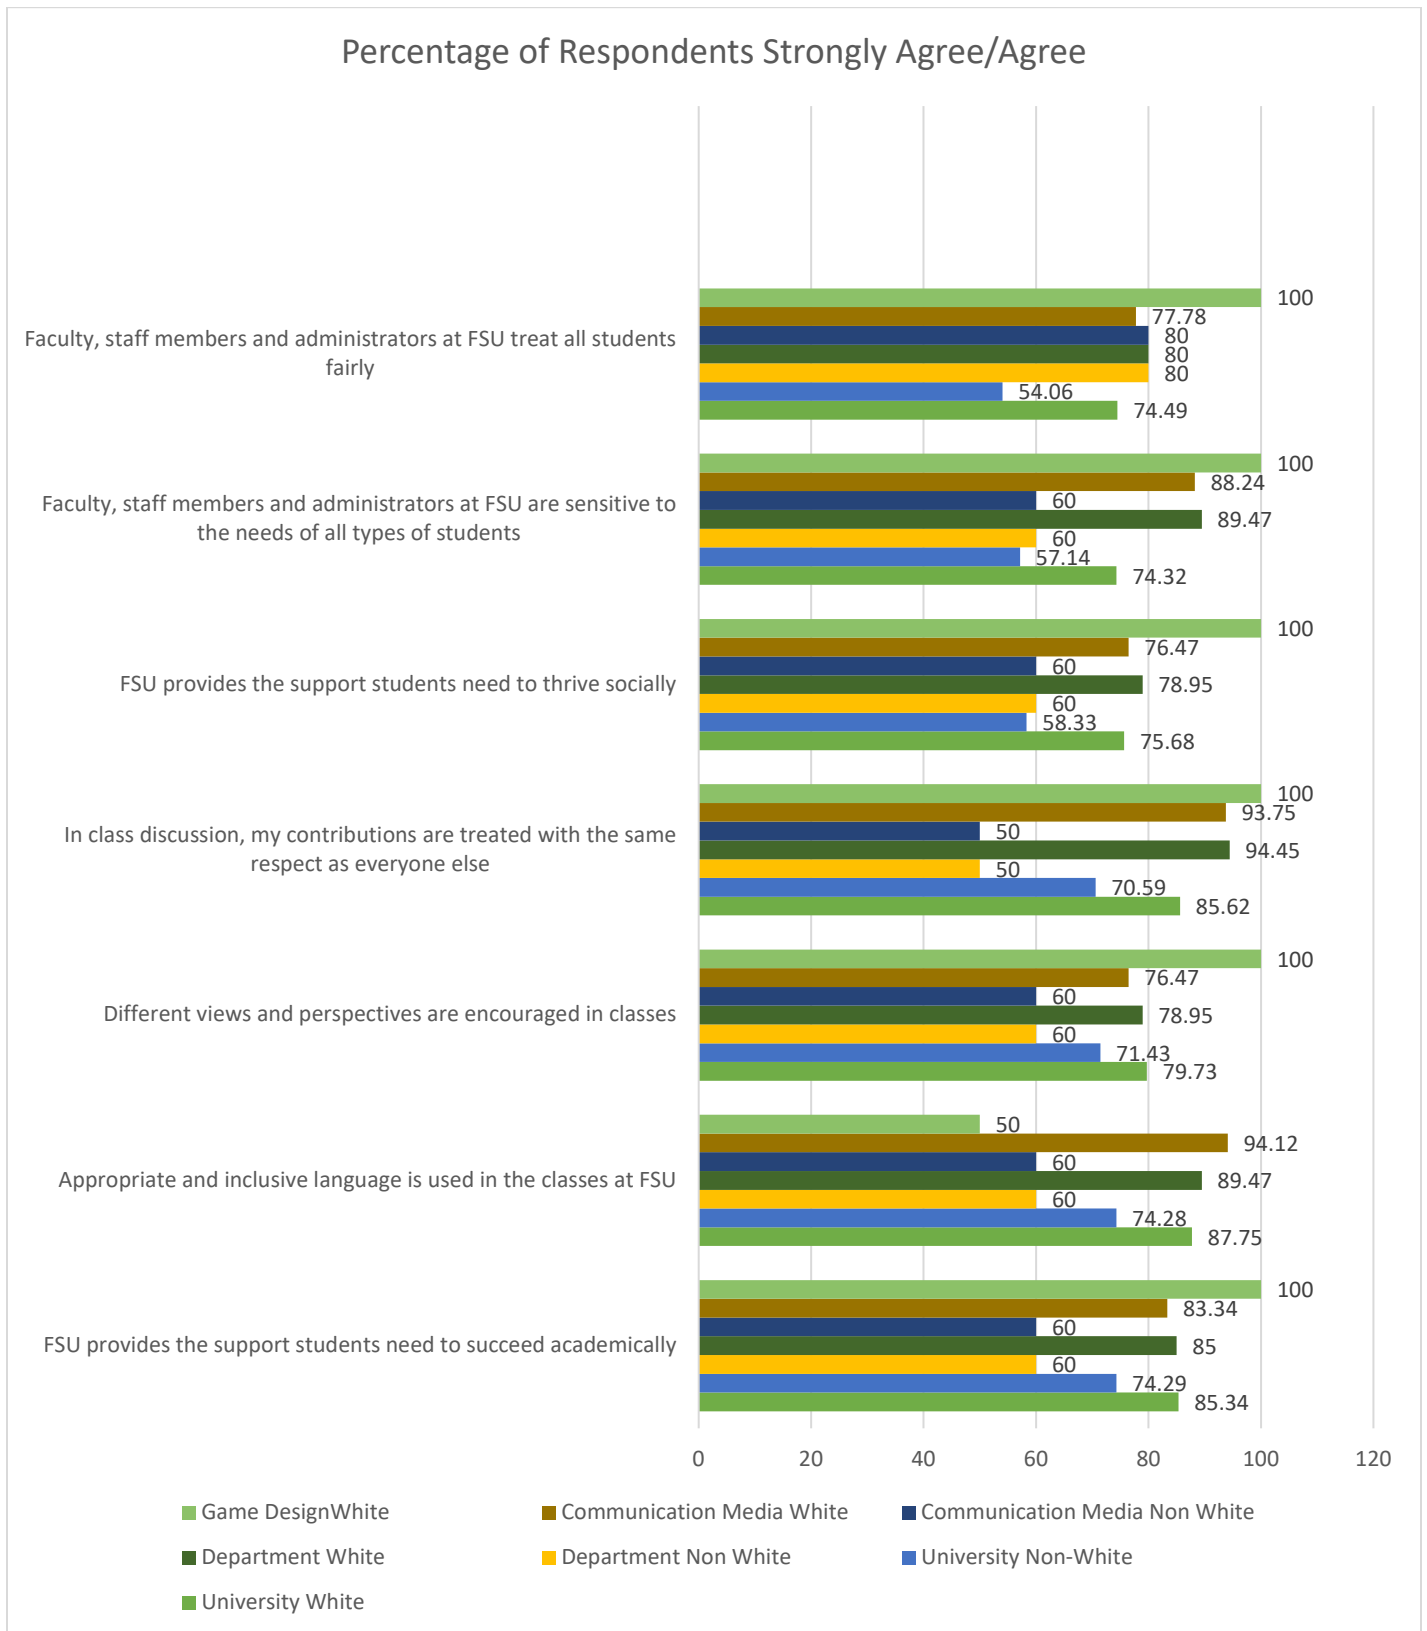

Fitchburg State University Campus Climate Survey – 2018 Department of Communication Media

University Students: White n=148, Non-White n=36
 Department Students: White n=19 Non-White n=5
 Communication Media Students: White n=17 Non-White n=5
 Game Design Students: White n=2 Non-White n=0

Part I: Welcoming Environment

How satisfied are you with your experiences at FSU?
(% Very Well/Well)

FSU strives to create a welcoming environment for all members of the university community. How well does FSU succeed in this goal?
(% Very Well/Well)

Part II: Diverse Relationships

Percentage of Respondents Strongly Agree/Agree

Part III: Inclusive Diversity

Percentage of Respondents Very Well/Well