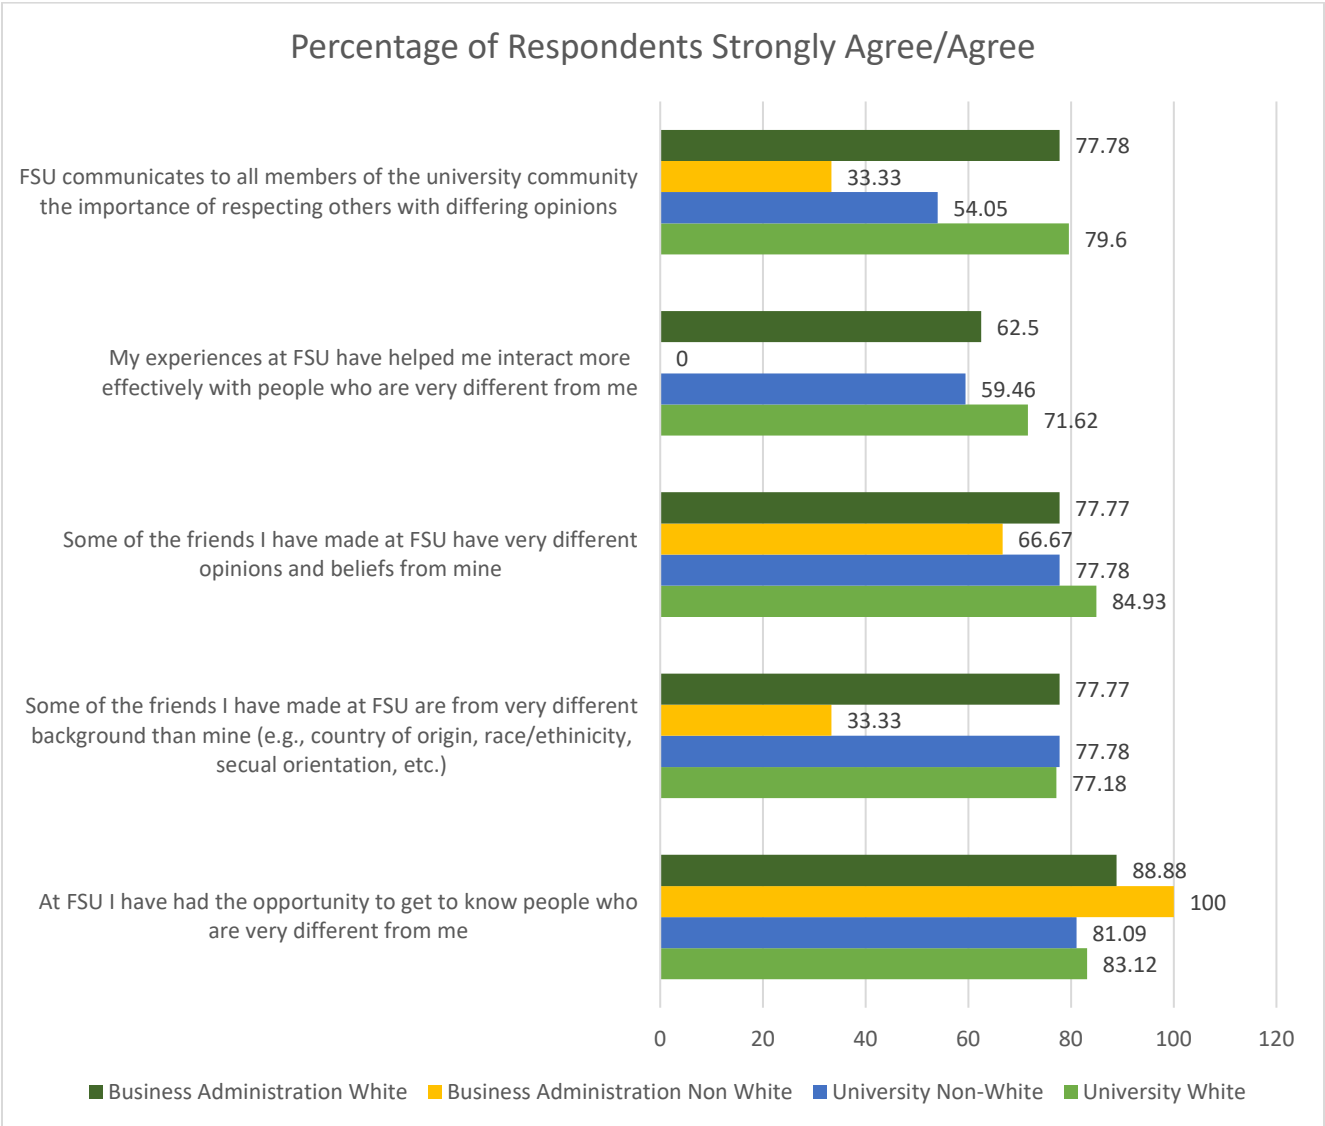

Part II: Diverse Relationships