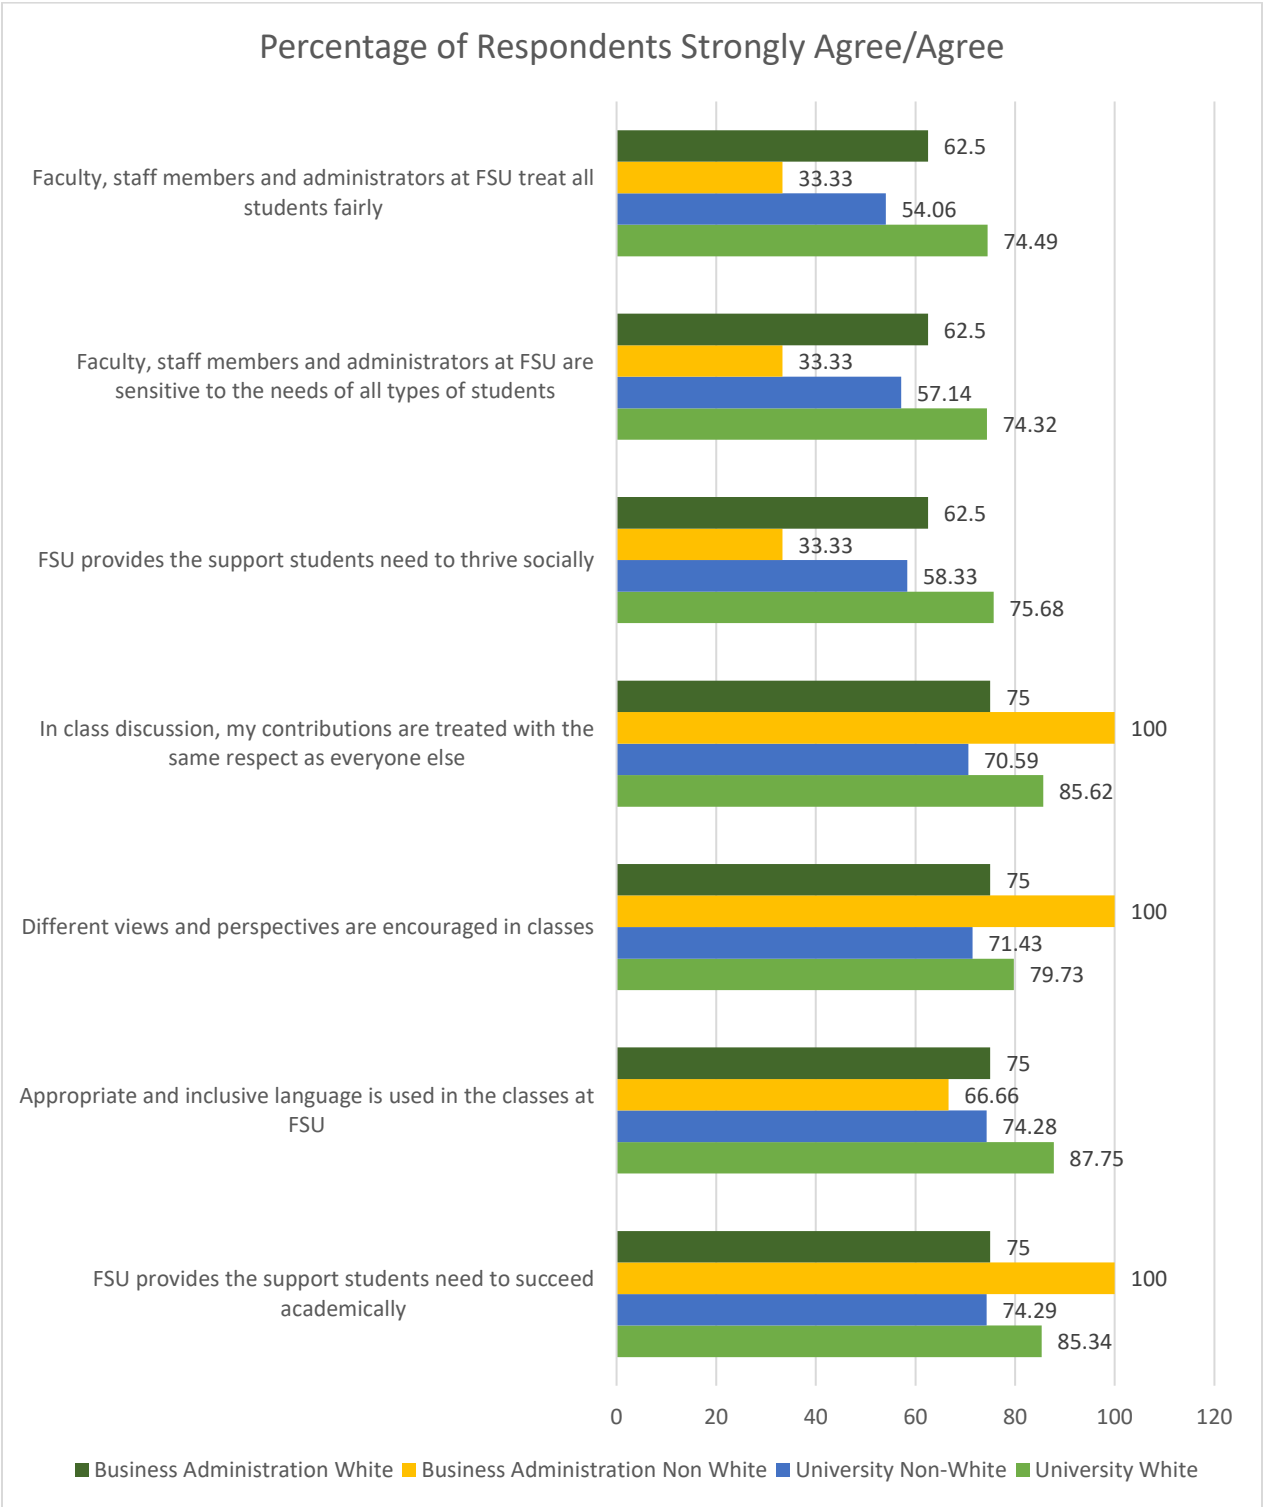

Part III: Inclusive Diversity