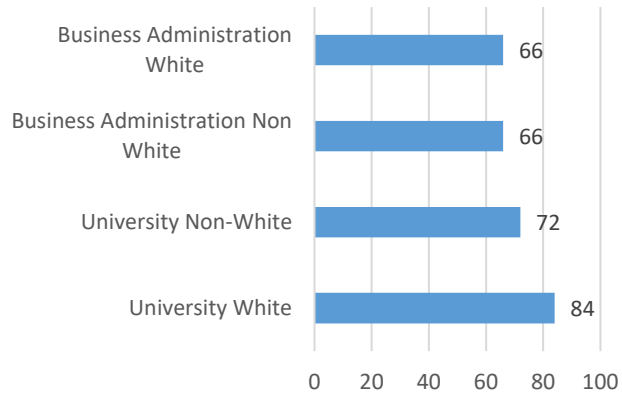

How satisfied are you with your experiences at FSU?
(% Very Well/Well)