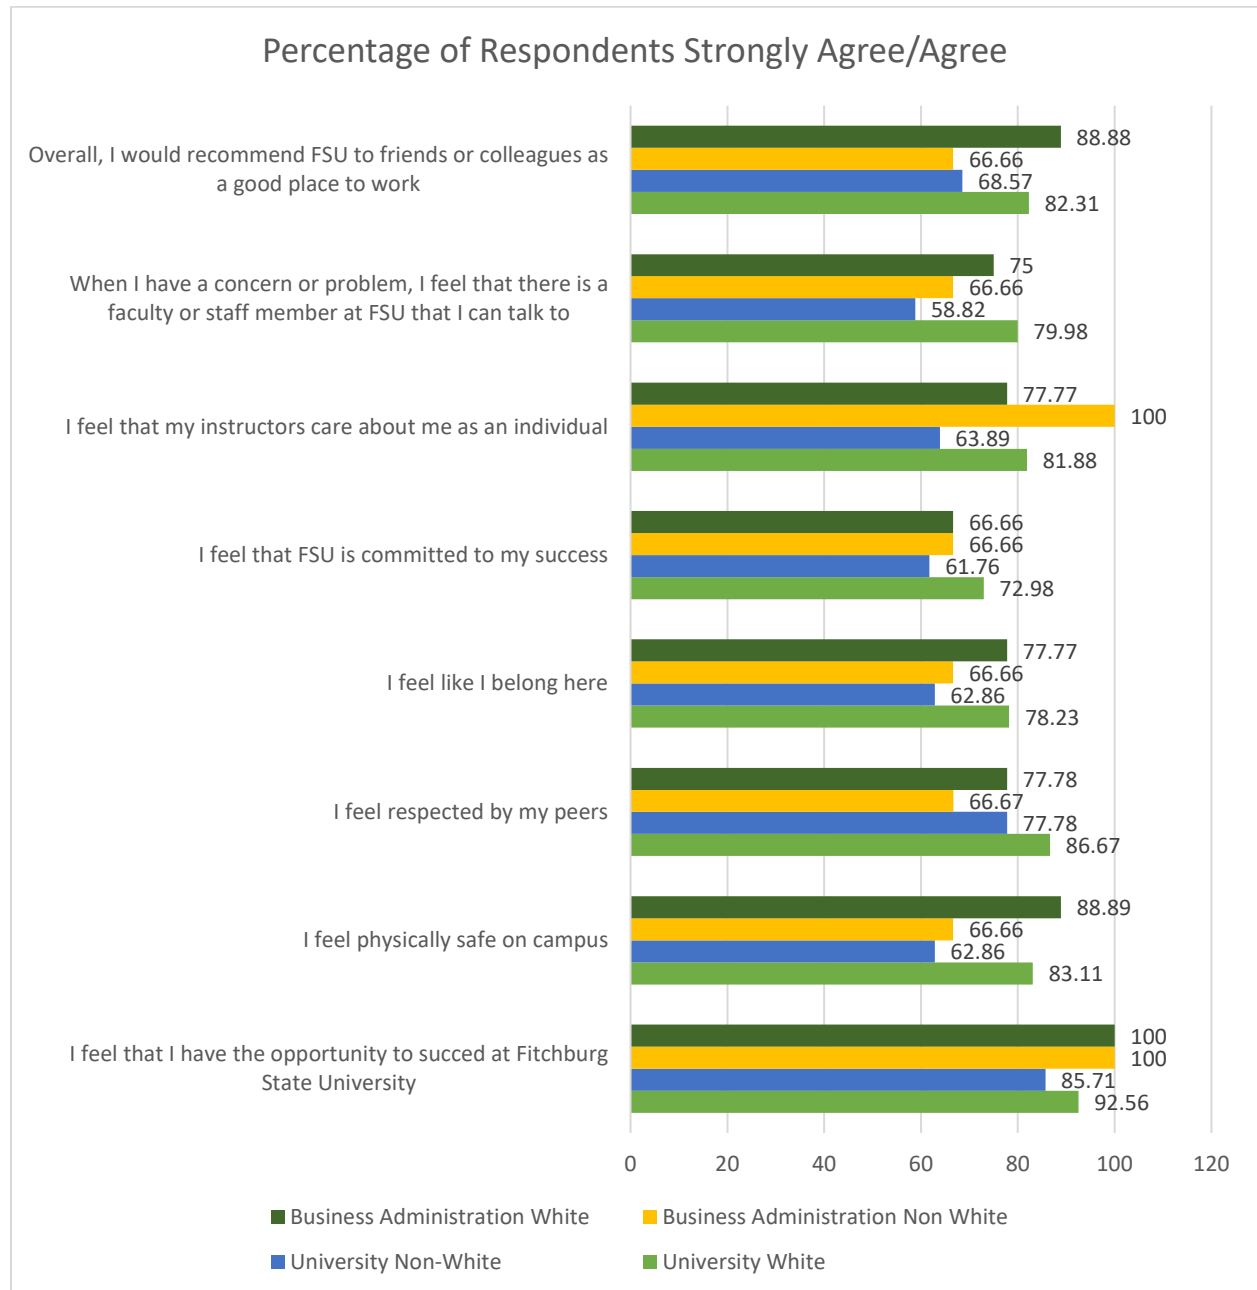

**Fitchburg State University
Campus Climate Survey – 2018
Department of Business Administration**

University Students: White n= 148, Non-White n=36

Business Administration Students: White n=9 Non-White n=3

Part I: Welcoming Environment

How satisfied are you with your experiences at FSU?
(% Very Well/Well)

FSU strives to create a welcoming environment for all members of the university community. How well does FSU succeed in this goal?
(% Very Well/Well)