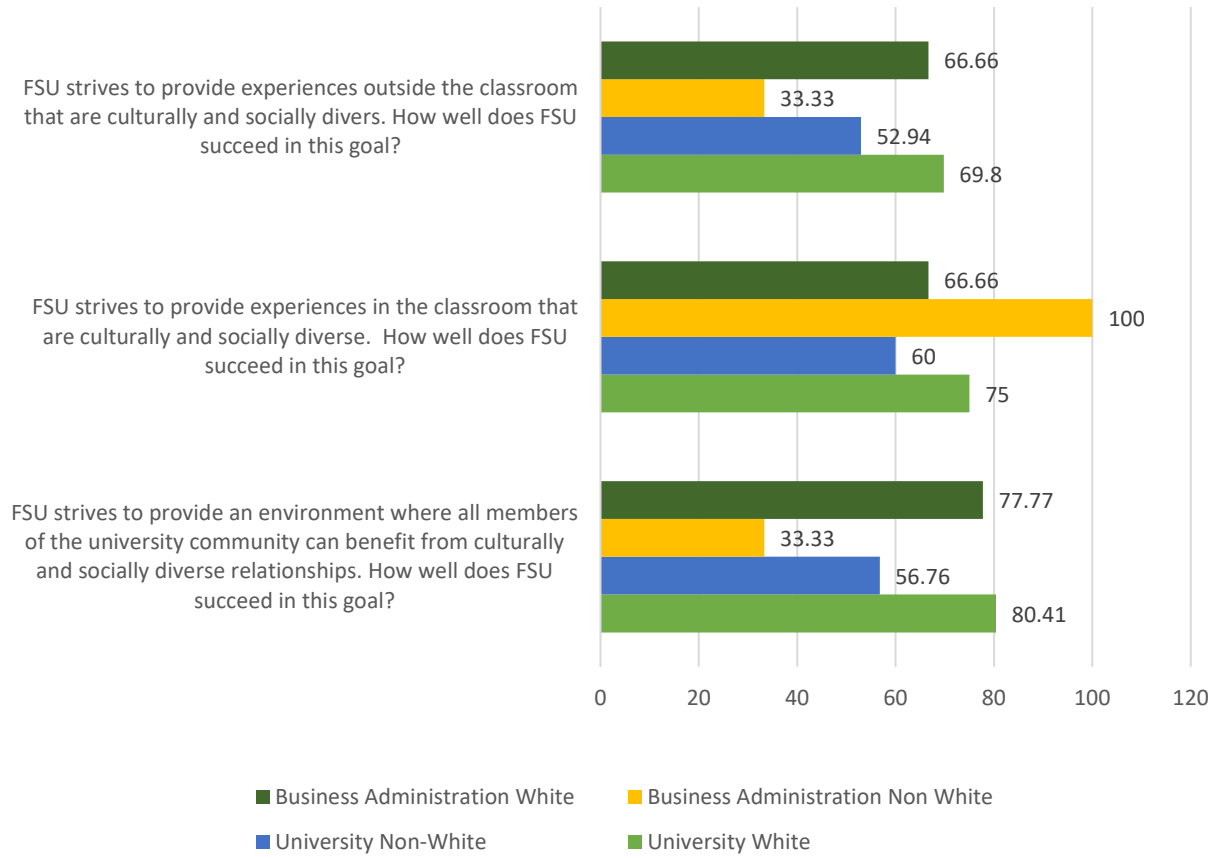

Percentage of Respondents Strongly Agree/Agree