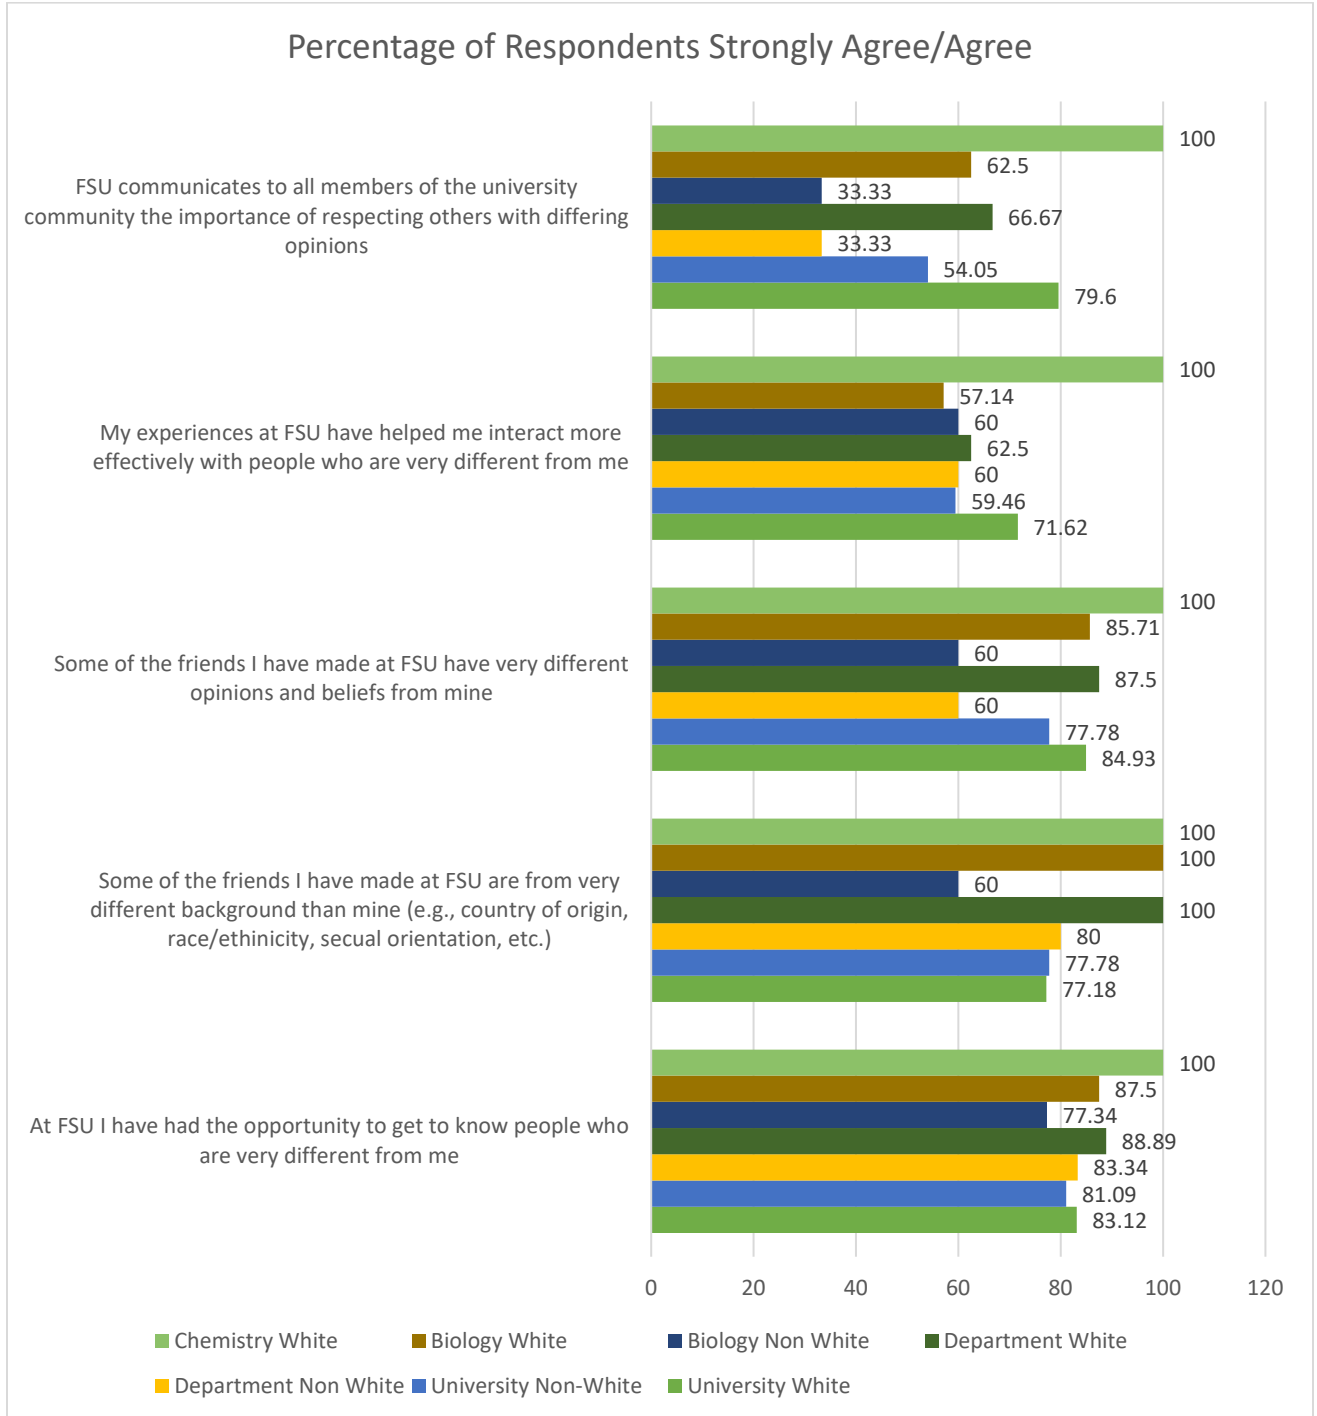

Part II: Diverse Relationships