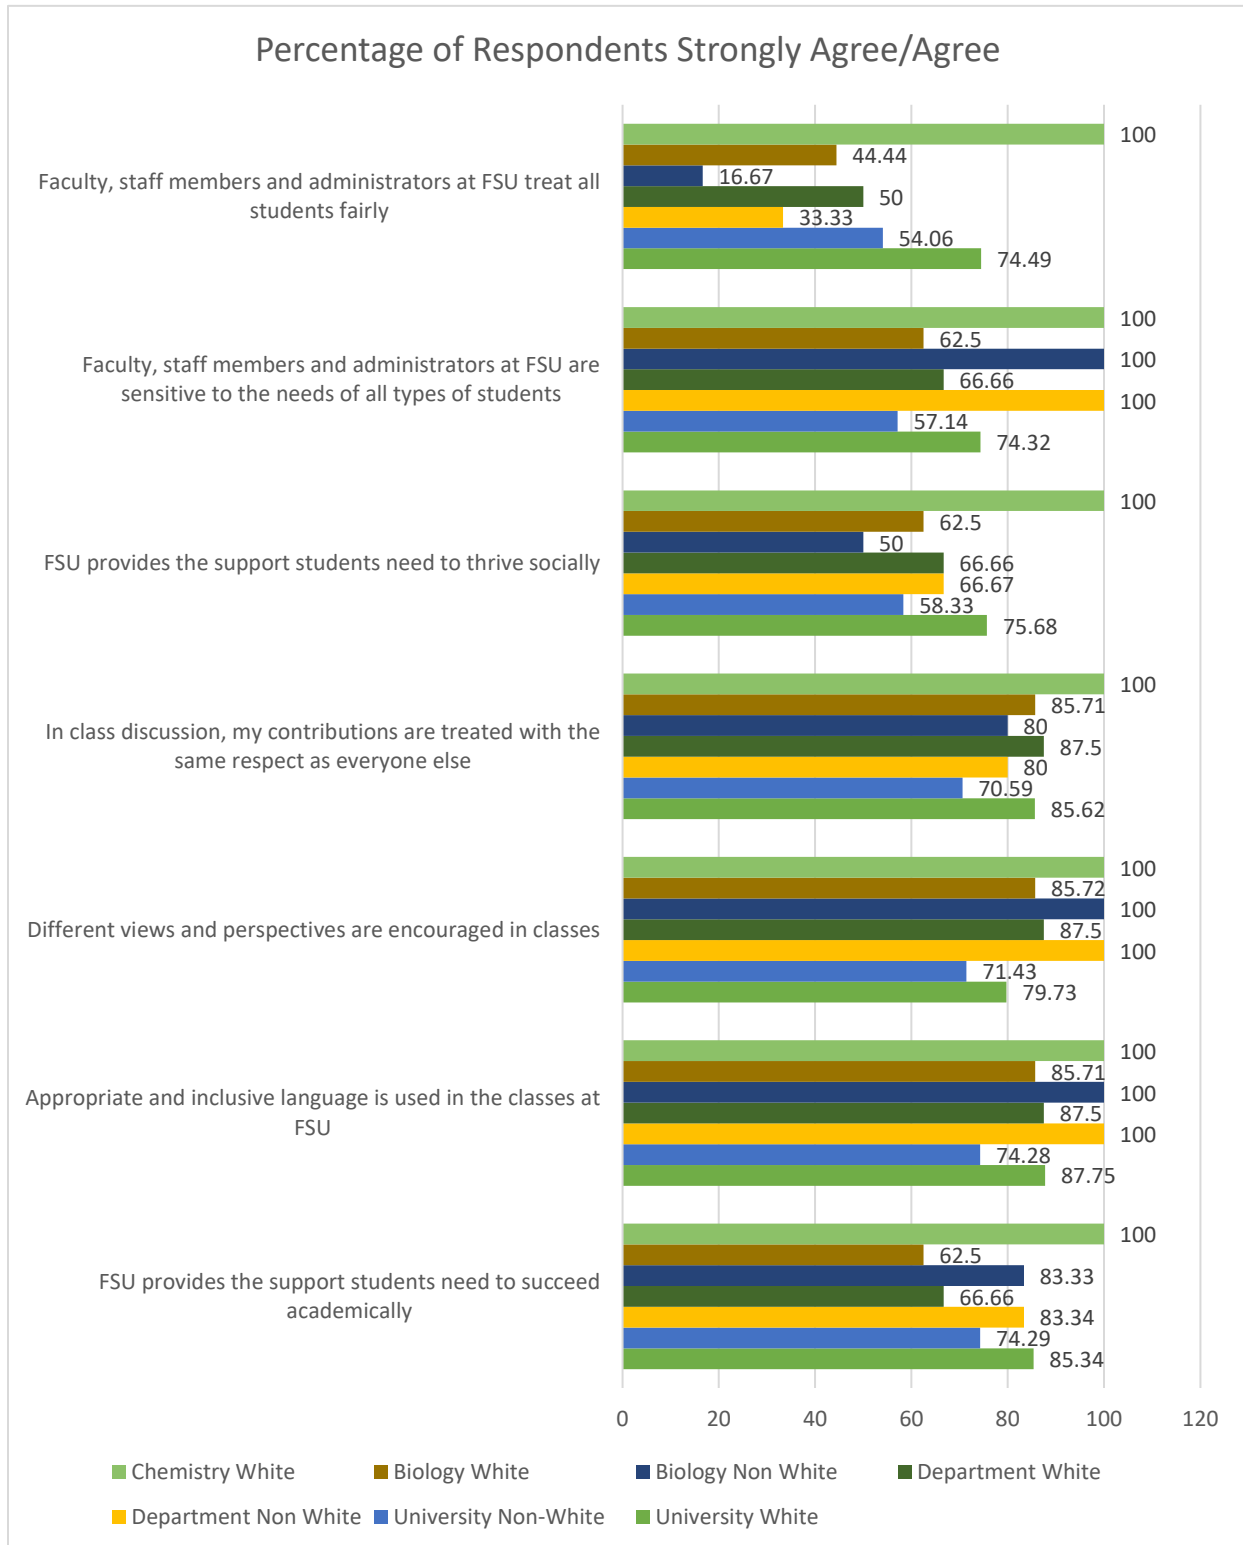

Part III: Inclusive Diversity