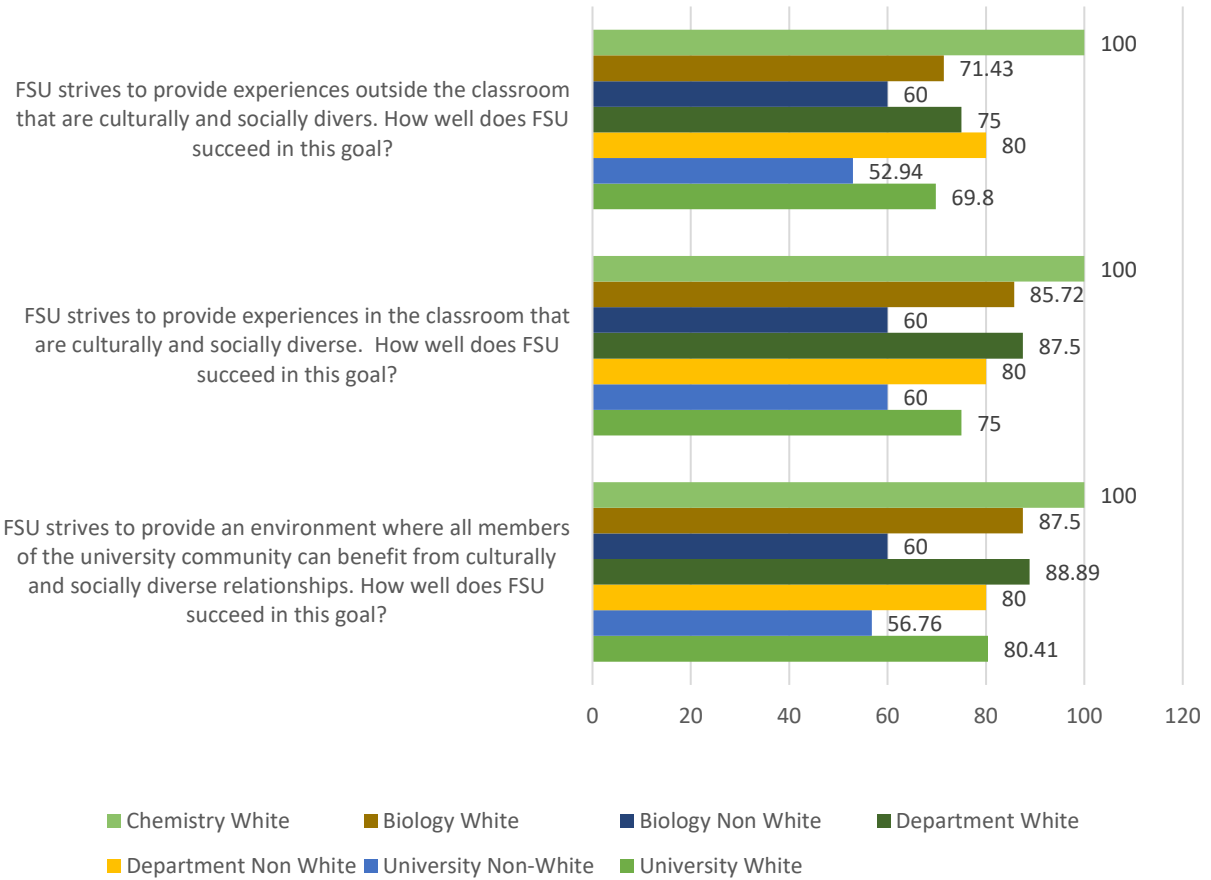

Percentage of Respondents Strongly Agree/Agree