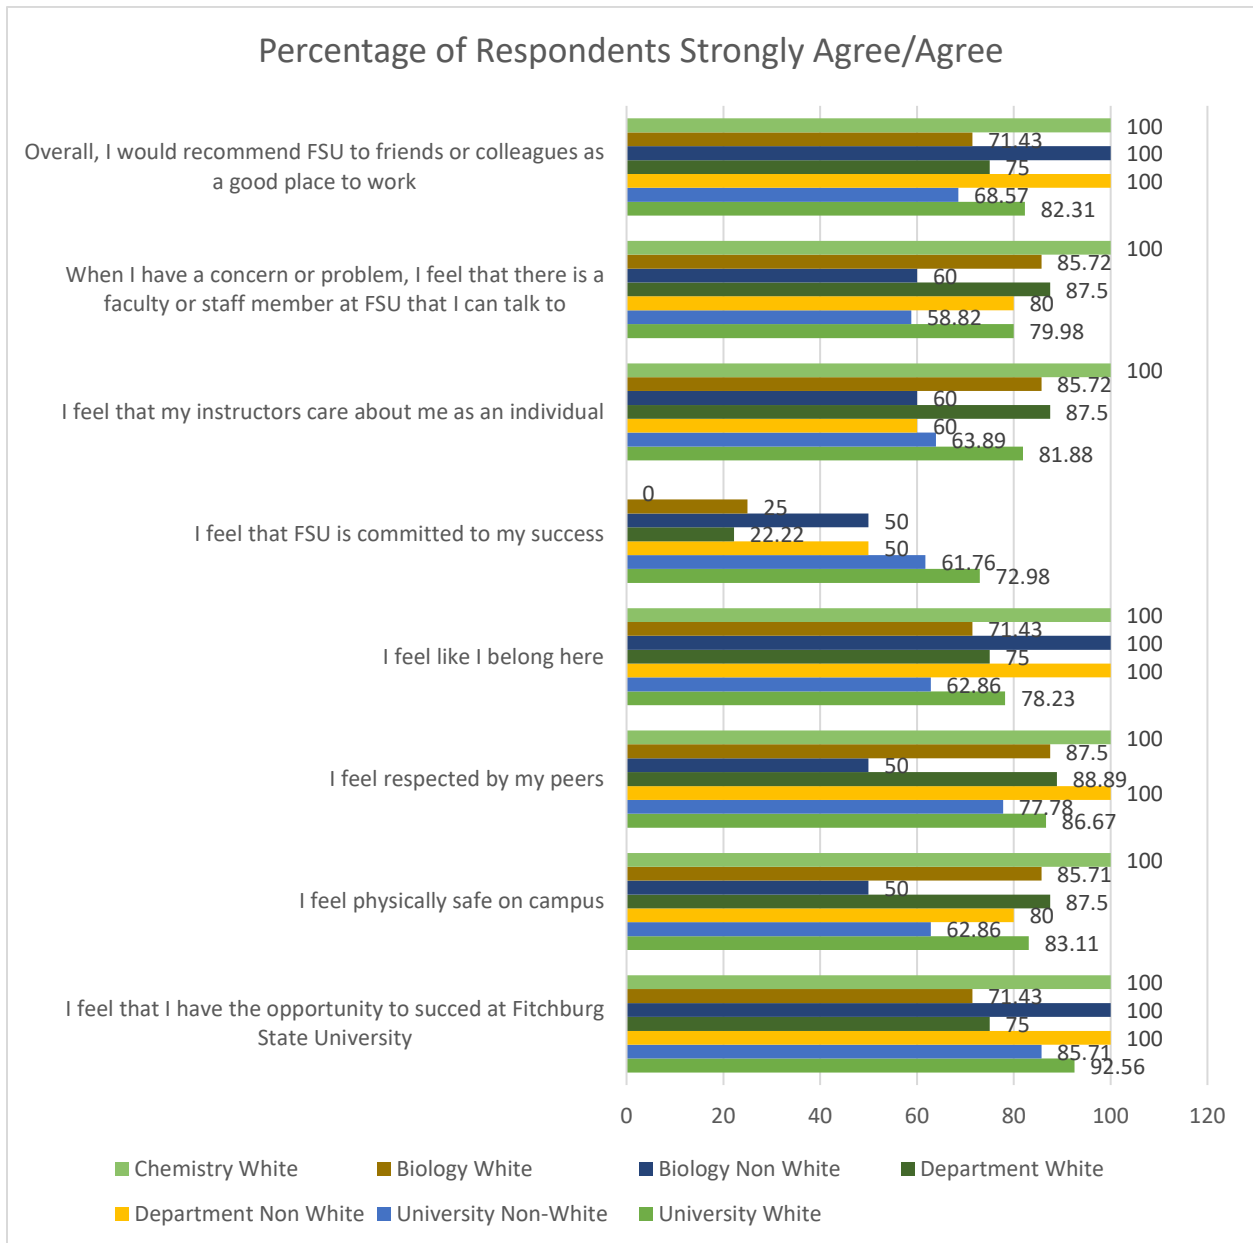

# Fitchburg State University Campus Climate Survey – 2018 Department of Chemistry and Biology

University Students: White n=148, Non-White n=36  
 Department Students: White n=8, Non-White n=5  
 Biology Students: White n=7, Non-White n=5  
 Chemistry Students: White n=1 Non-White n=0

## Part I: Welcoming Environment

How satisfied are you with your experiences at FSU?  
(% Very Well/Well)

FSU strives to create a welcoming environment for all members of the university community. How well does FSU succeed in this goal?  
(% Very Well/Well)