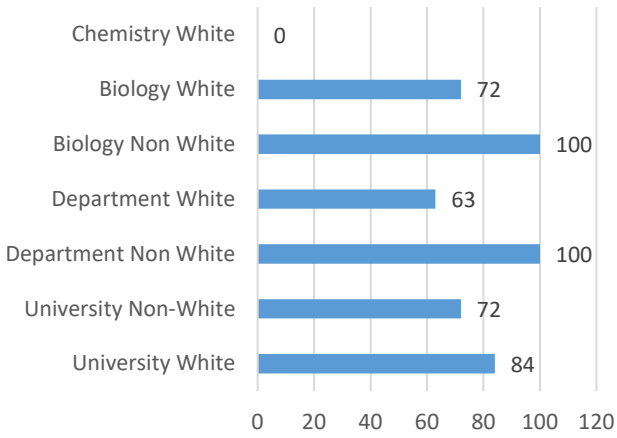

How satisfied are you with your experiences at FSU?
(% Very Well/Well)