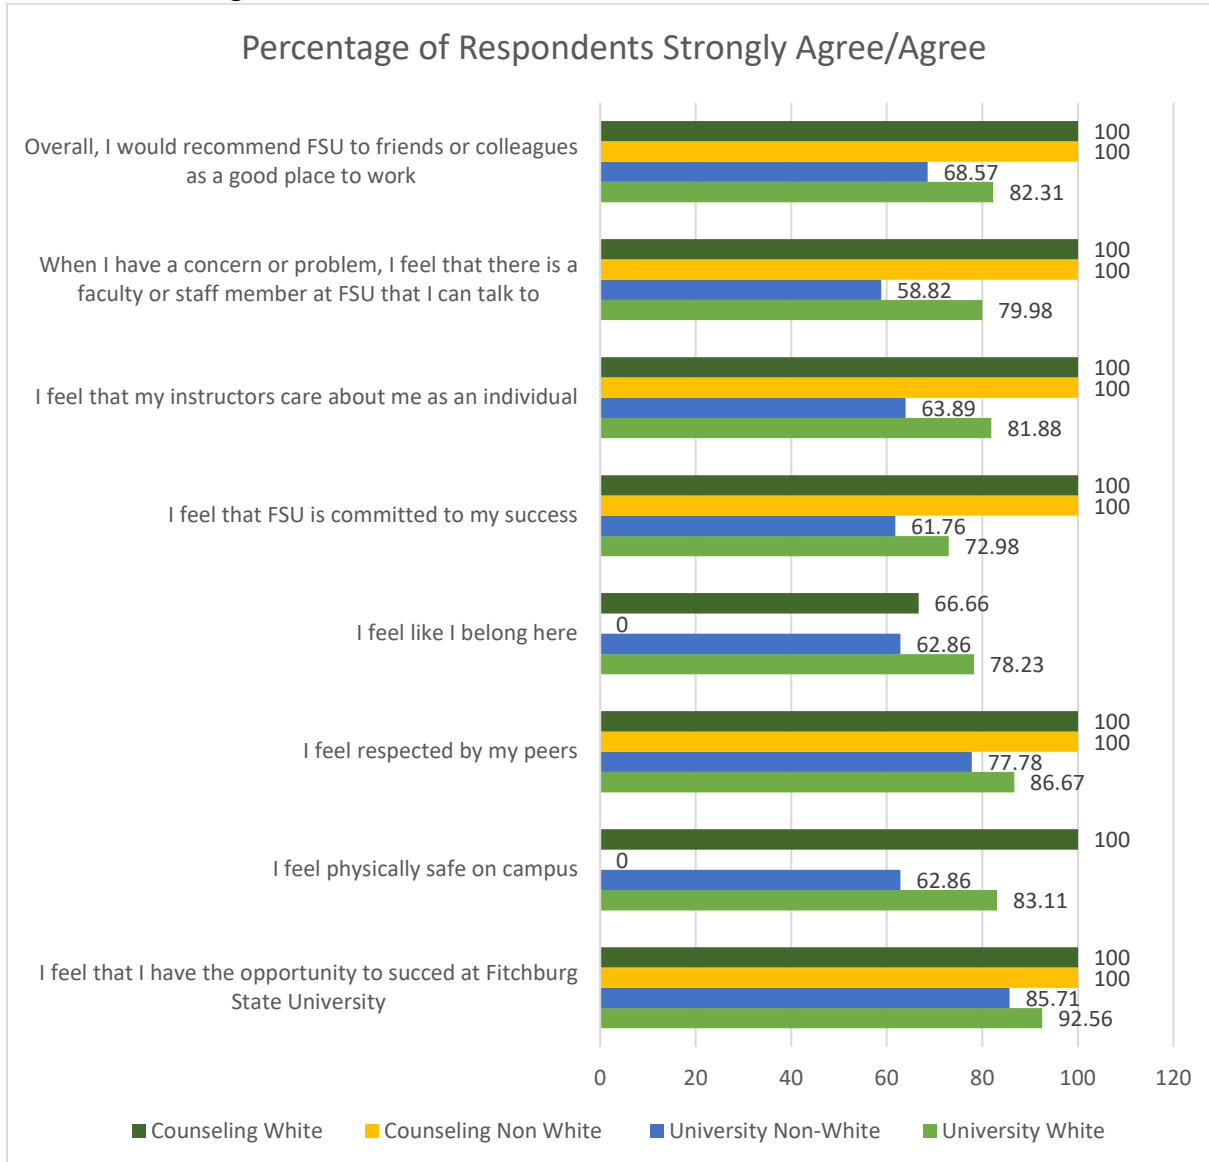

Fitchburg State University Campus Climate Survey – 2018 Counseling Program

University Students: White n=148, Non-White n=36

Counseling Students: White n=3 Non-White n=1

Part I: Welcoming Environment

How satisfied are you with your experiences at FSU? (% Very Well/Well)

FSU strives to create a welcoming environment for all members of the university community. How well does FSU succeed in this goal? (% Very Well/Well)

Part II: Diverse Relationships

Part III: Inclusive Diversity