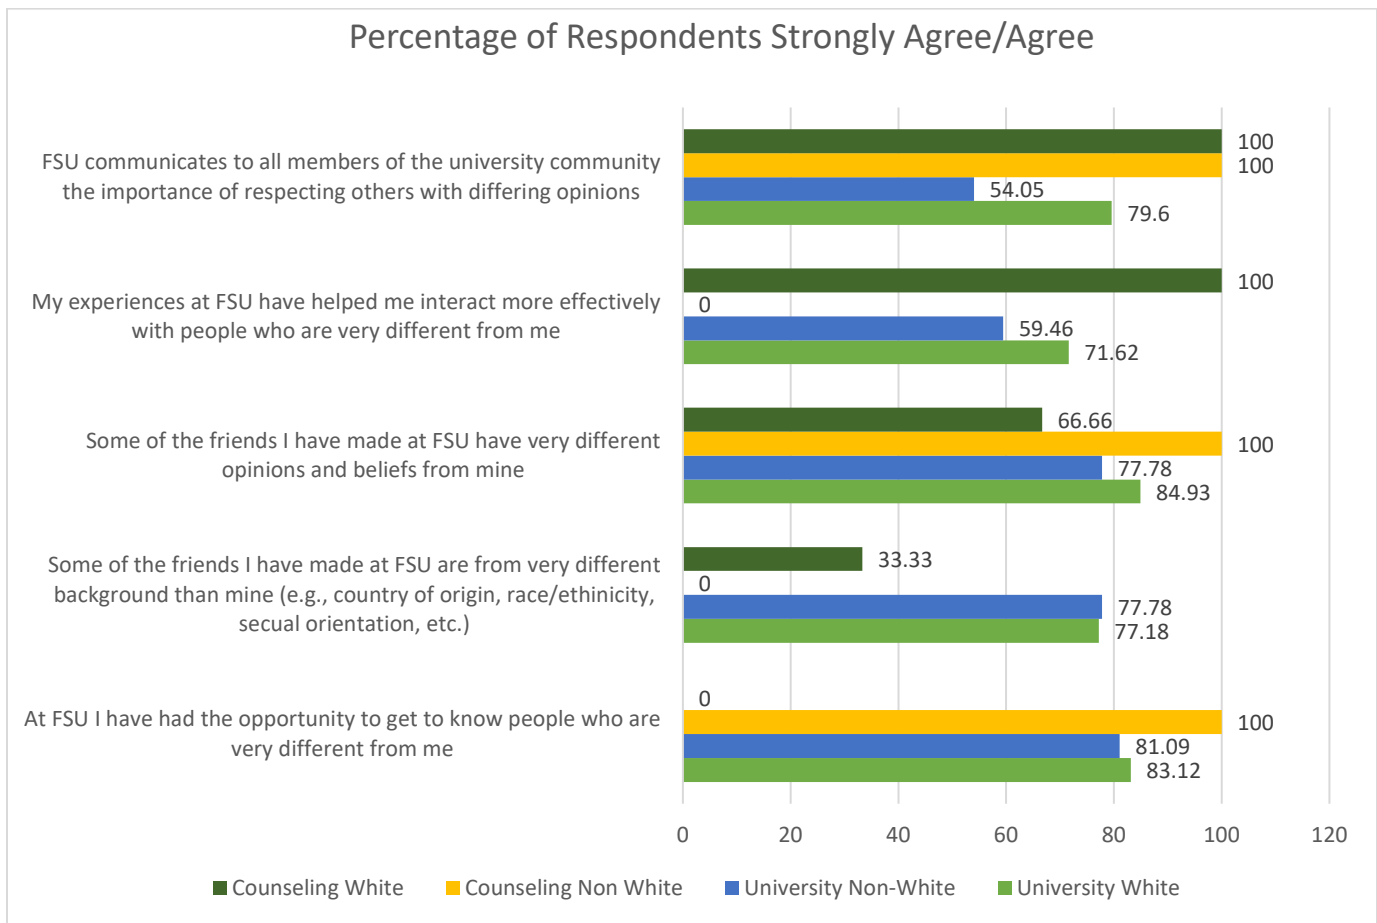

Fitchburg State University Campus Climate Survey – 2018 Counseling Program

University Students: White n=148, Non-White n=36

Counseling Students: White n=3 Non-White n=1

Part I: Welcoming Environment

How satisfied are you with your experiences at FSU? (% Very Well/Well)

FSU strives to create a welcoming environment for all members of the university community. How well does FSU succeed in this goal? (% Very Well/Well)

Part II: Diverse Relationships

Part III: Inclusive Diversity