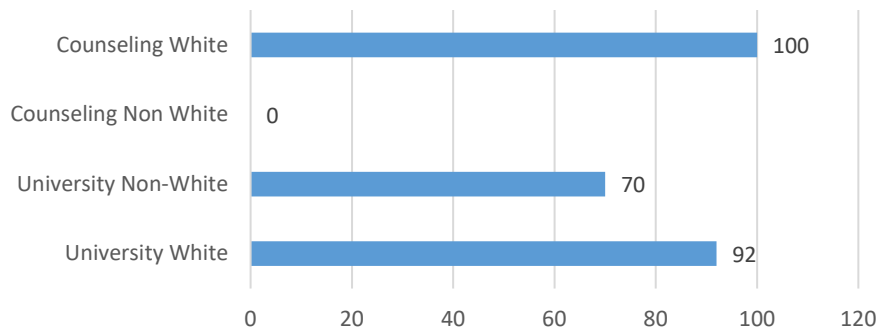

FSU strives to create a welcoming environment for all members of the university community. How well does FSU succeed in this goal? (% Very Well/Well)