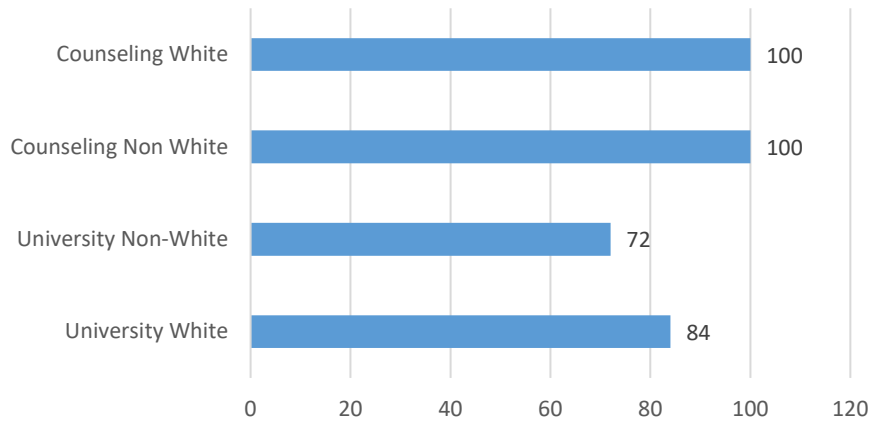

Fitchburg State University Campus Climate Survey – 2018 Counseling Program

University Students: White n=148, Non-White n=36

Counseling Students: White n=3 Non-White n=1

Part I: Welcoming Environment

How satisfied are you with your experiences at FSU? (% Very Well/Well)