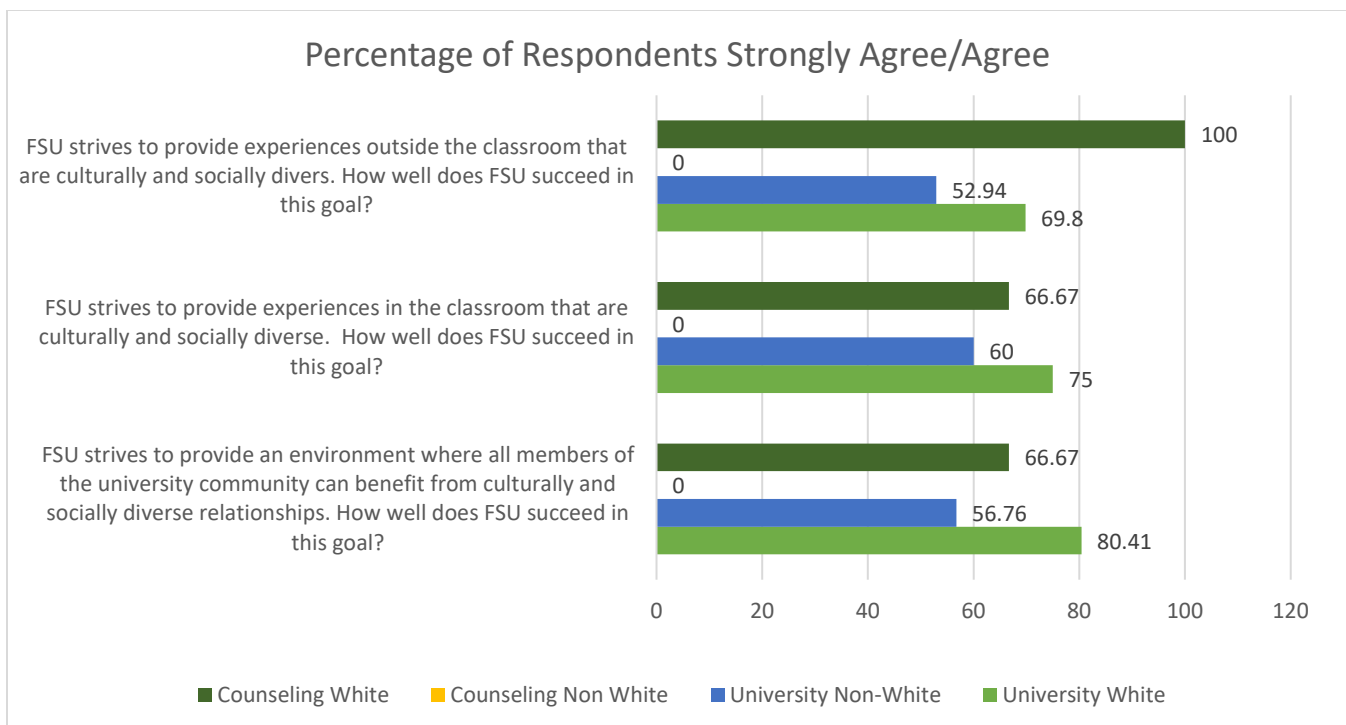

Fitchburg State University Campus Climate Survey – 2018 Counseling Program

University Students: White n=148, Non-White n=36

Counseling Students: White n=3 Non-White n=1

Part I: Welcoming Environment

How satisfied are you with your experiences at FSU? (% Very Well/Well)

FSU strives to create a welcoming environment for all members of the university community. How well does FSU succeed in this goal? (% Very Well/Well)

Part II: Diverse Relationships

Part III: Inclusive Diversity