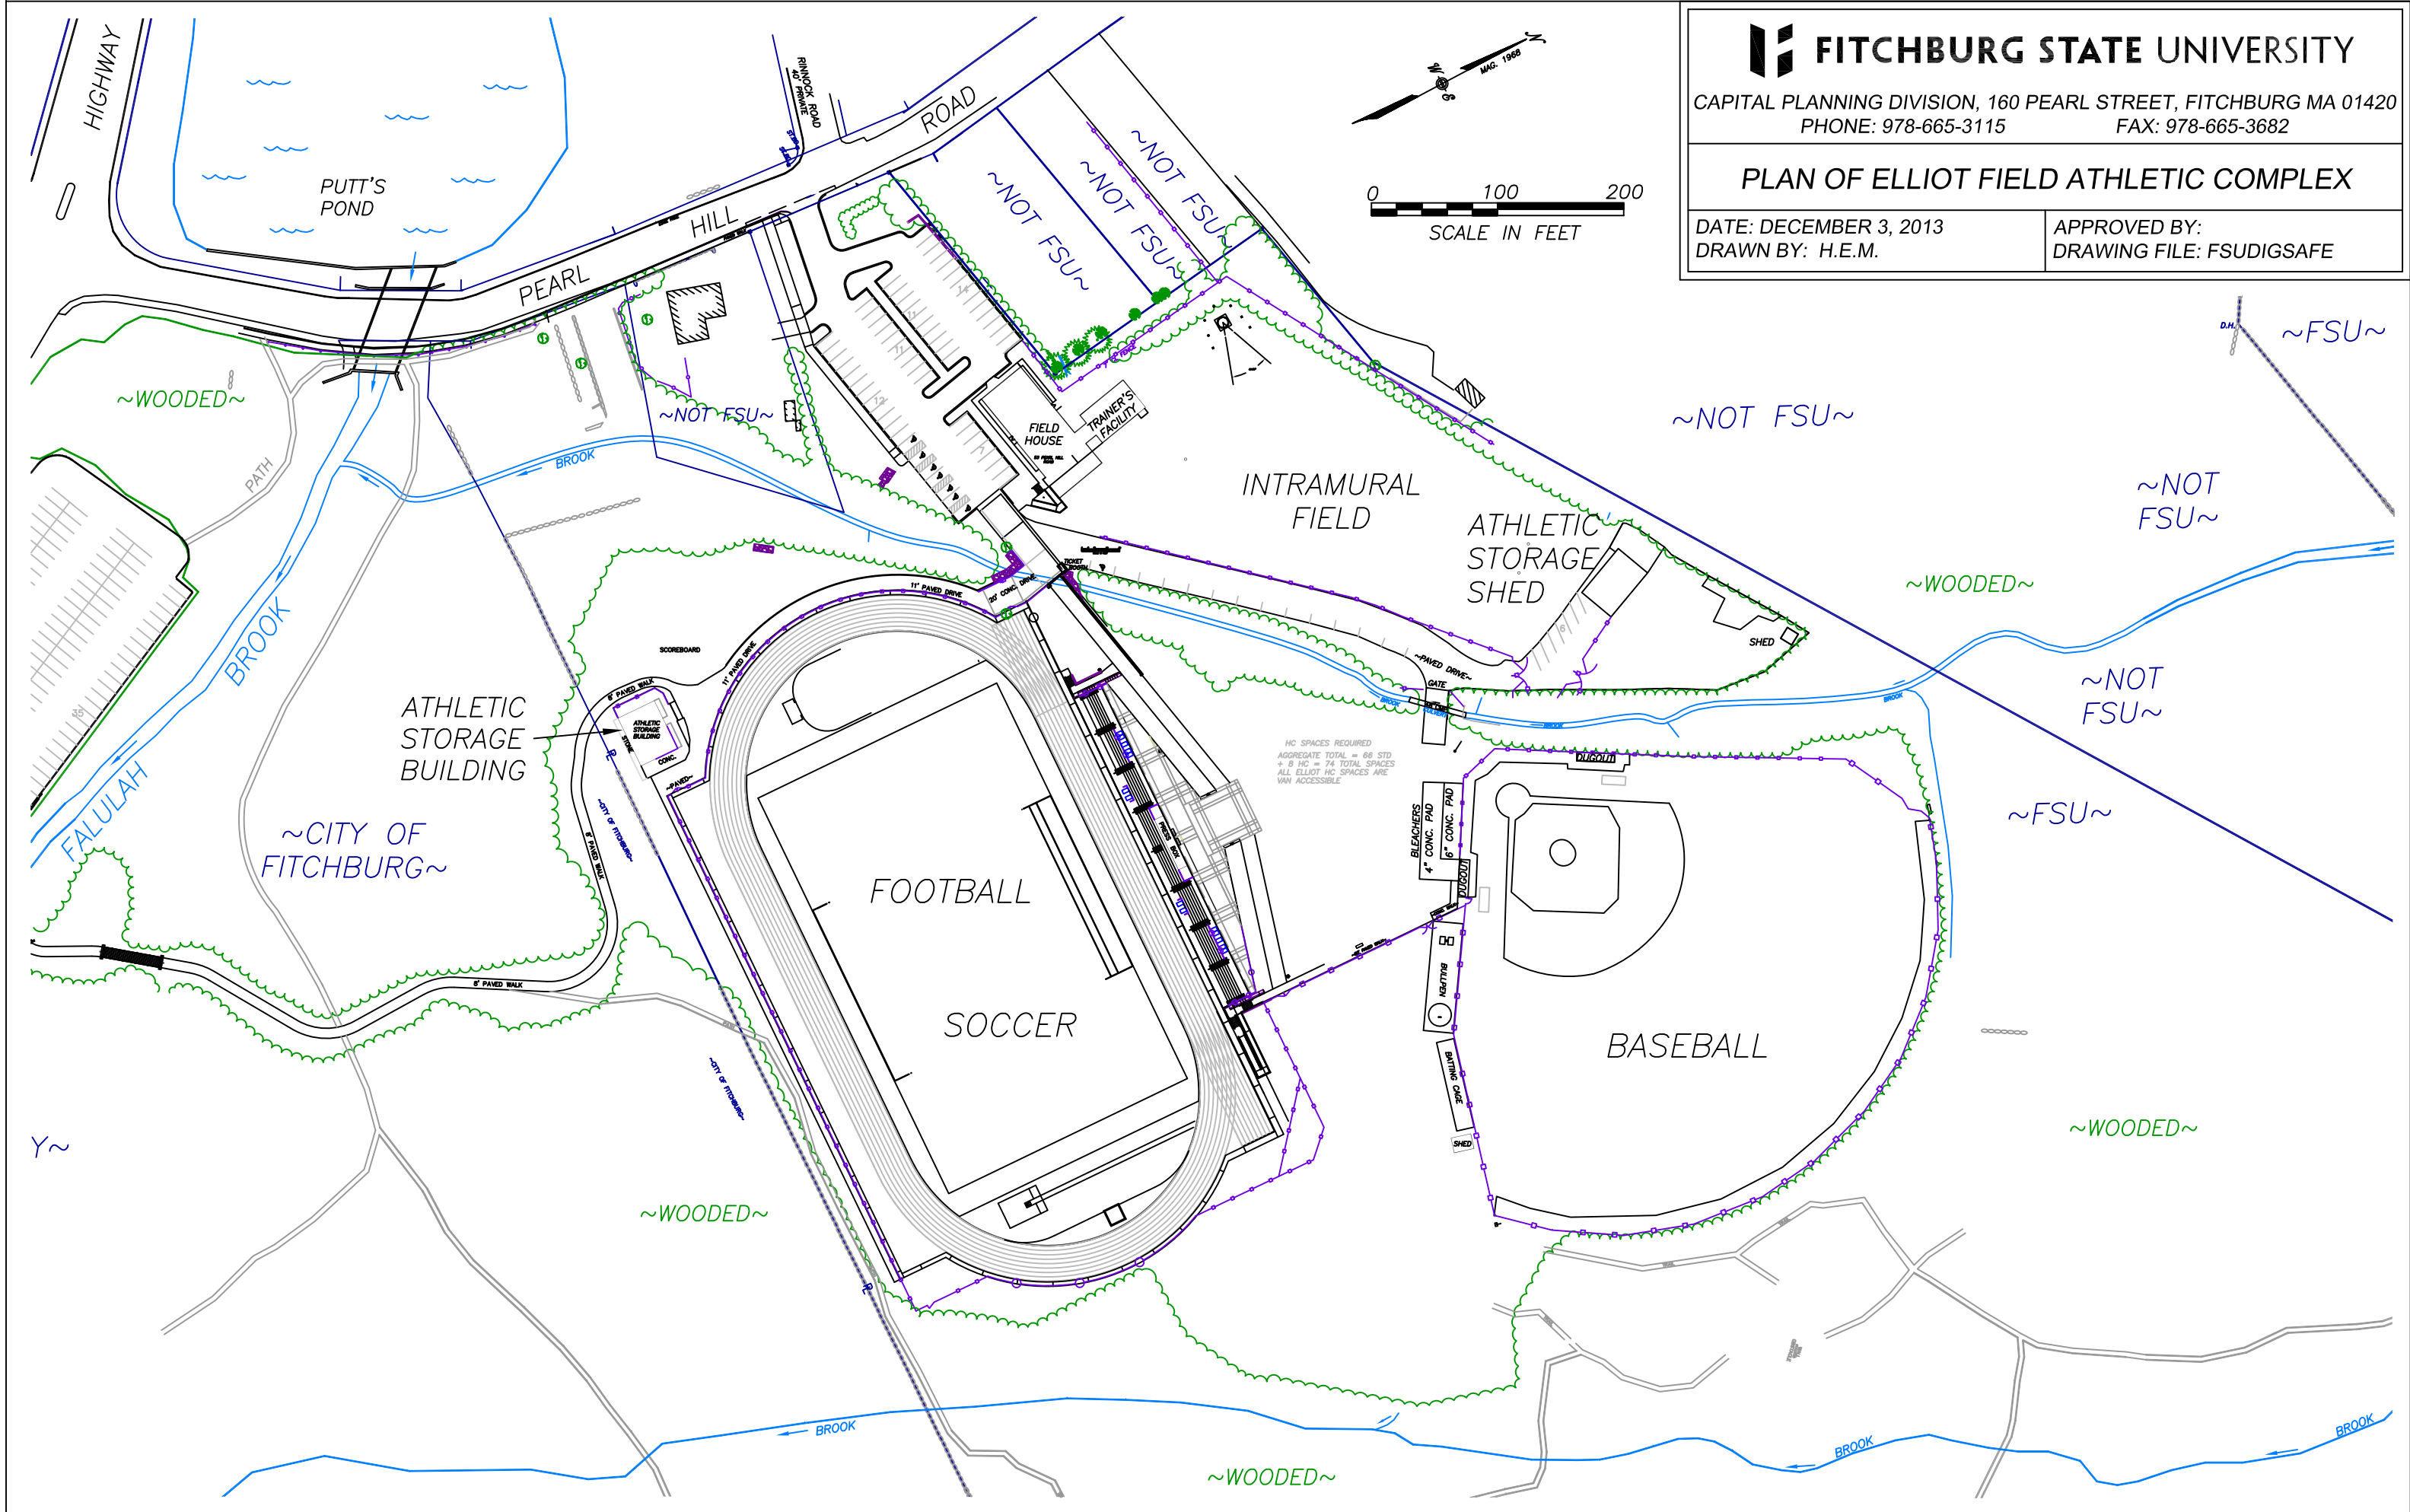

PLAN OF ELLIOT FIELD ATHLETIC COMPLEX

DATE: DECEMBER 3, 2013
DRAWN BY: H.E.M.

APPROVED BY:
DRAWING FILE: FSUDIGSAFE

HC SPACES REQUIRED
AGGREGATE TOTAL = 66 STD
+ 8 HC = 74 TOTAL SPACES
ALL ELLIOT HC SPACES ARE
VAN ACCESSIBLE.