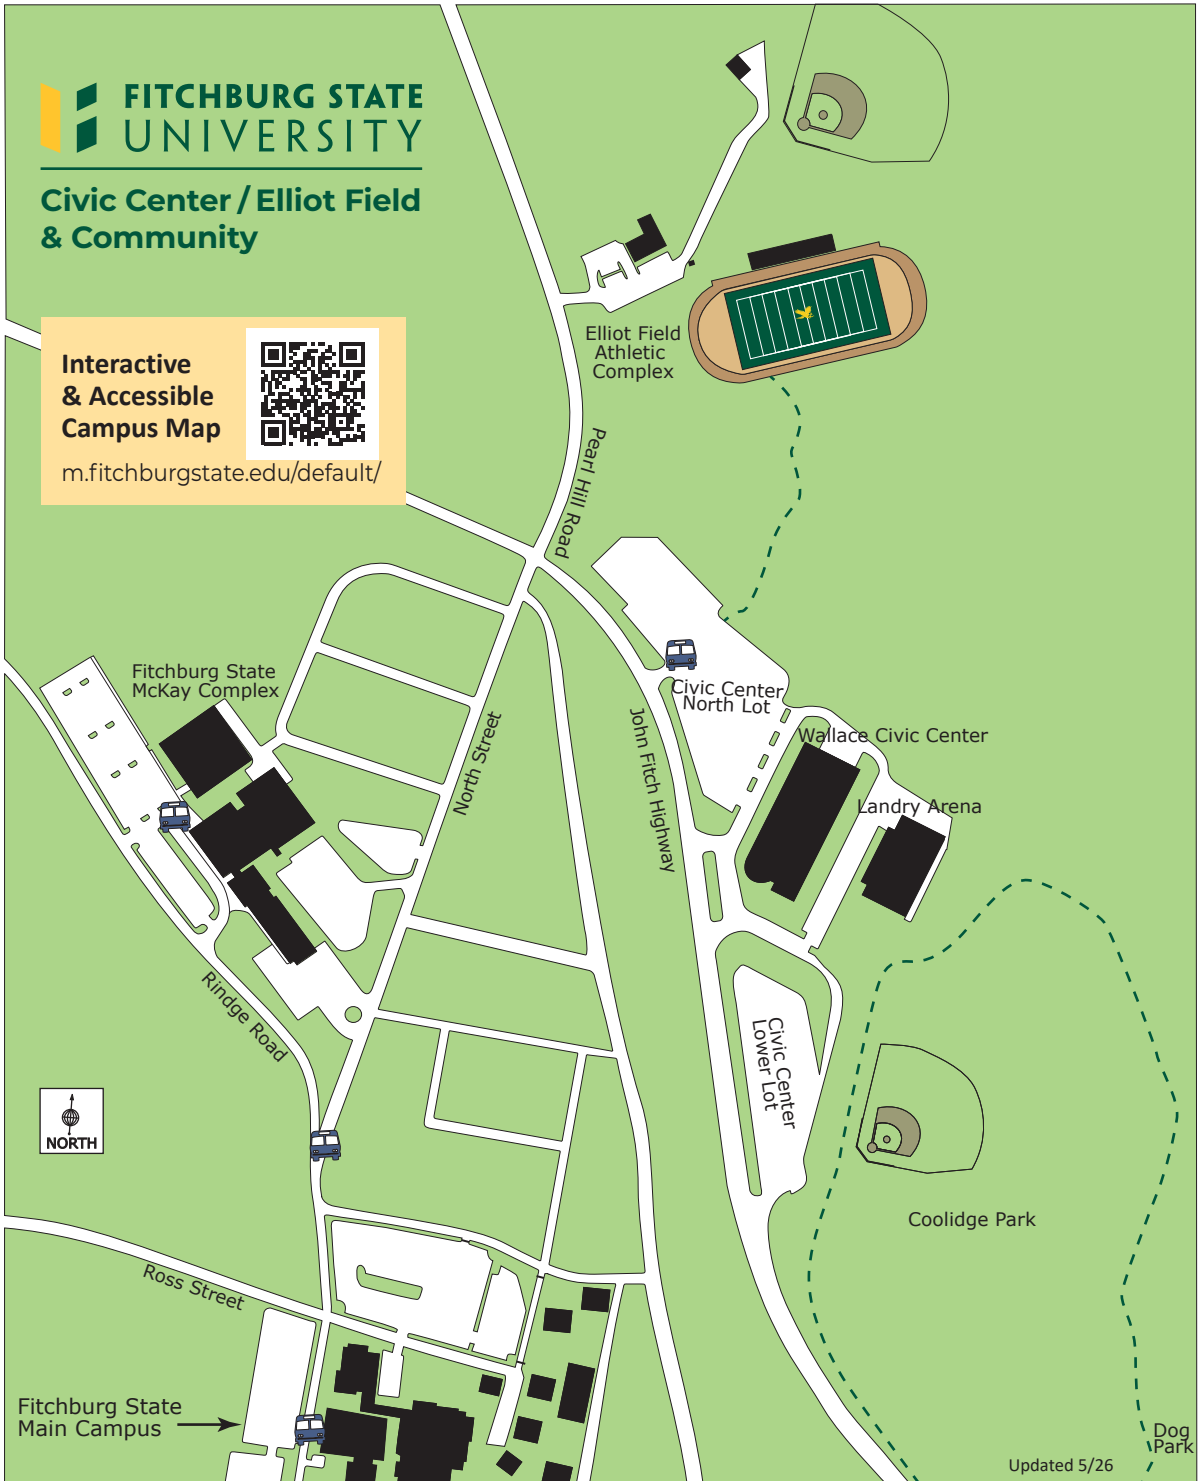

Civic Center / Elliot Field & Community

Interactive
& Accessible
Campus Map

m.fitchburgstate.edu/default/

Fitchburg State
Main Campus →

Updated 5/26

Dog
Park