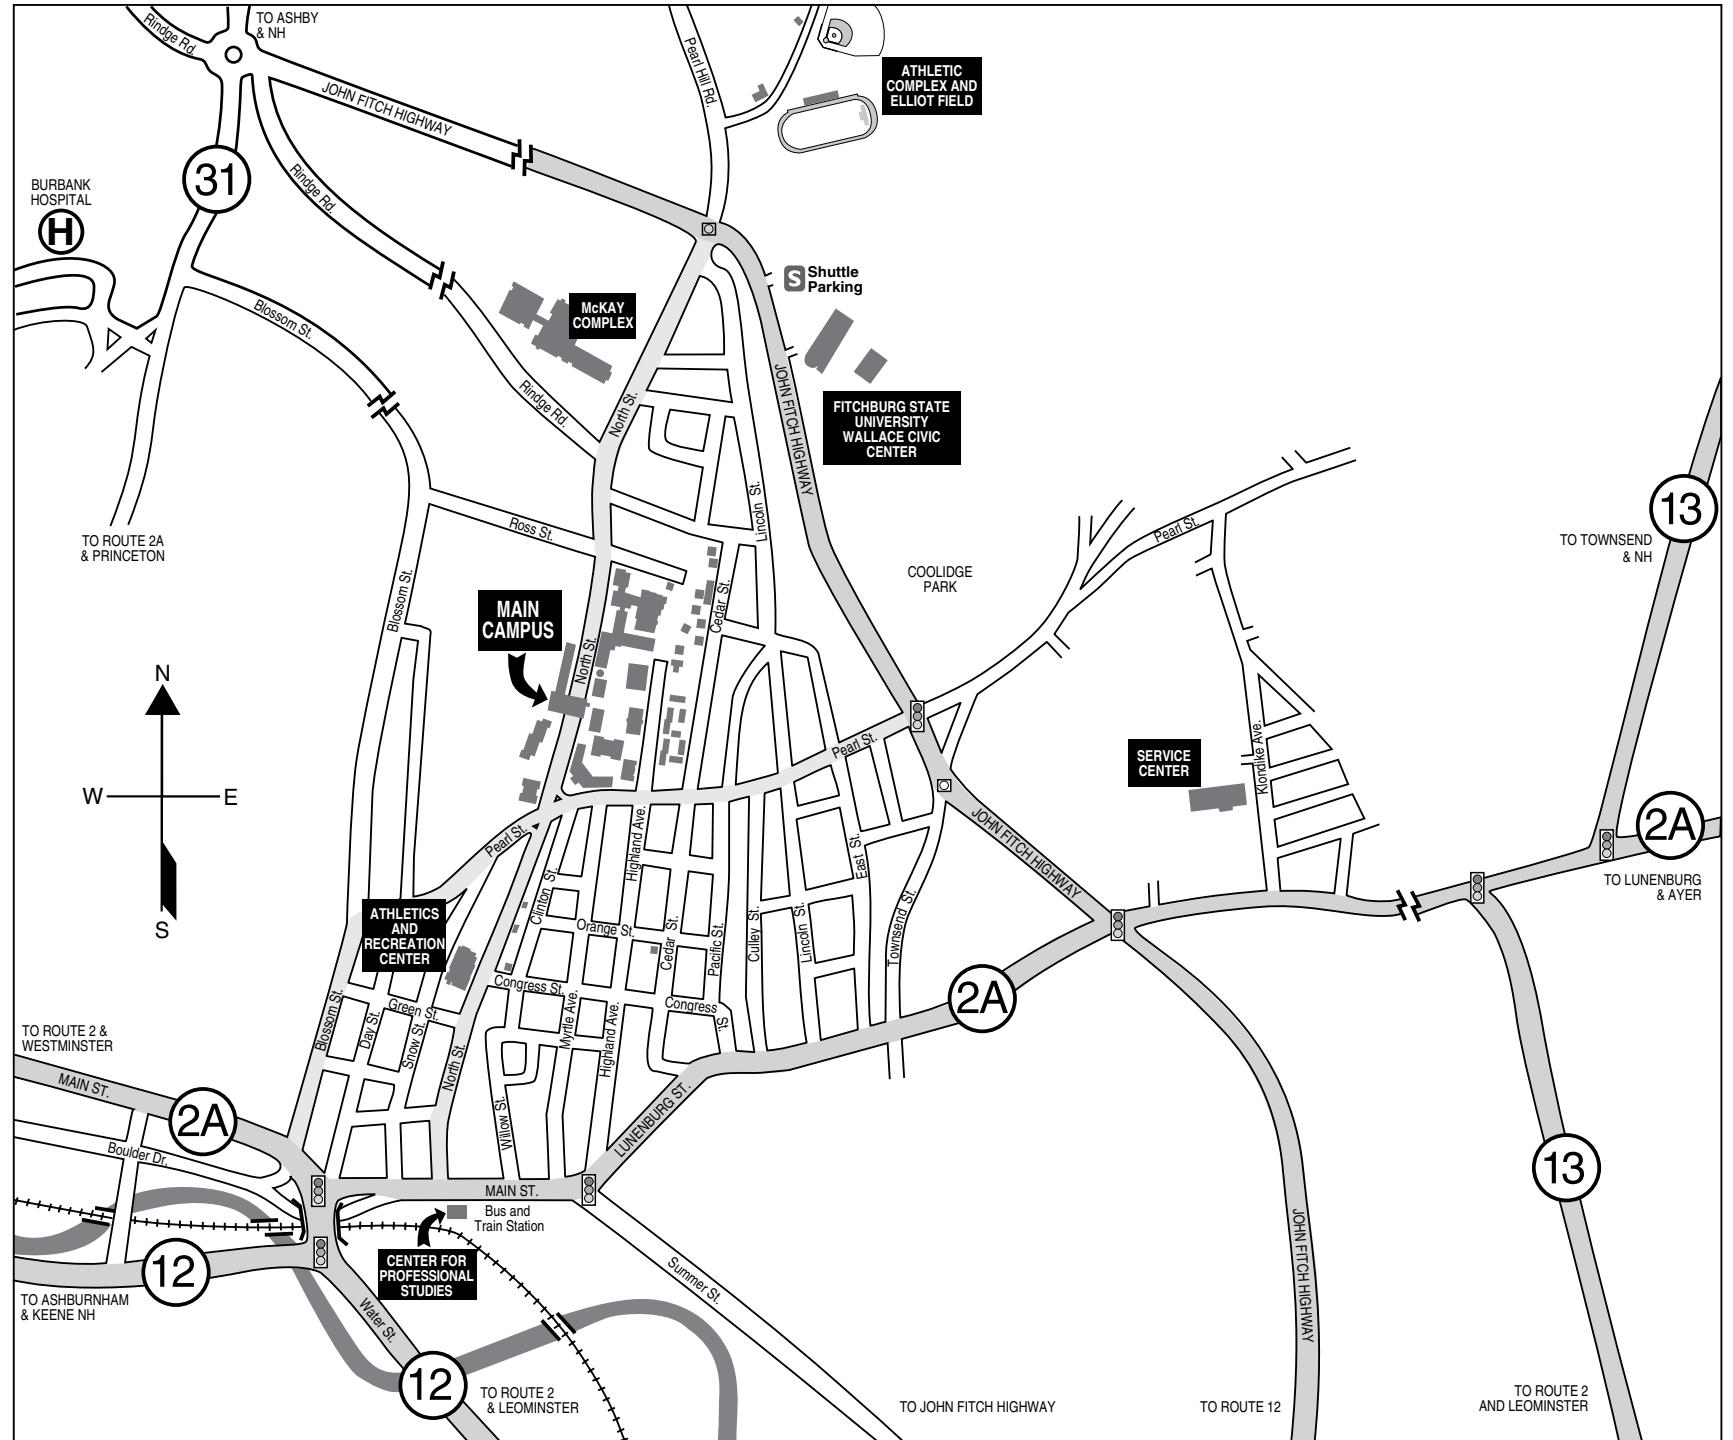

CONTACT INFORMATION

Important Phone Numbers

Admissions Office — (800) 705-9692
Admissions Fax — (978) 665-4540
Athletics — (978) 665-3314
Bookstore — (978) 665-4026
Continuing Education — (978) 665-3181
Disability Services — (978) 665-4020
Financial Aid — (978) 665-3156
Housing and Residential Services — (978) 665-3219
International Education Office — (978) 665-3089
IT Help Desk — (978) 665-4500 **OR** (866) 520-7131
OneCard Office — 978-665-3039
Parking Services — (978) 665-3219
Placement Test Center — (978) 665-3499
Registrar — (978) 665-4196
Student Accounts (Billing) — (978) 665-4126
Student Development — (978) 665-3163
TTY — Dial Relay Service 711

Email Addresses

Admissions — admissions@fitchburgstate.edu
Athletics — athletics@fitchburgstate.edu
Financial Aid — finaid@fitchburgstate.edu
Housing — housing@fitchburgstate.edu
OneCard — onecard@fitchburgstate.edu
Parking — parking@fitchburgstate.edu
Registrar — registrar@fitchburgstate.edu
Student Accounts — stuaccnts@fitchburgstate.edu

160 Pearl Street ■ Fitchburg, MA 01420-2697