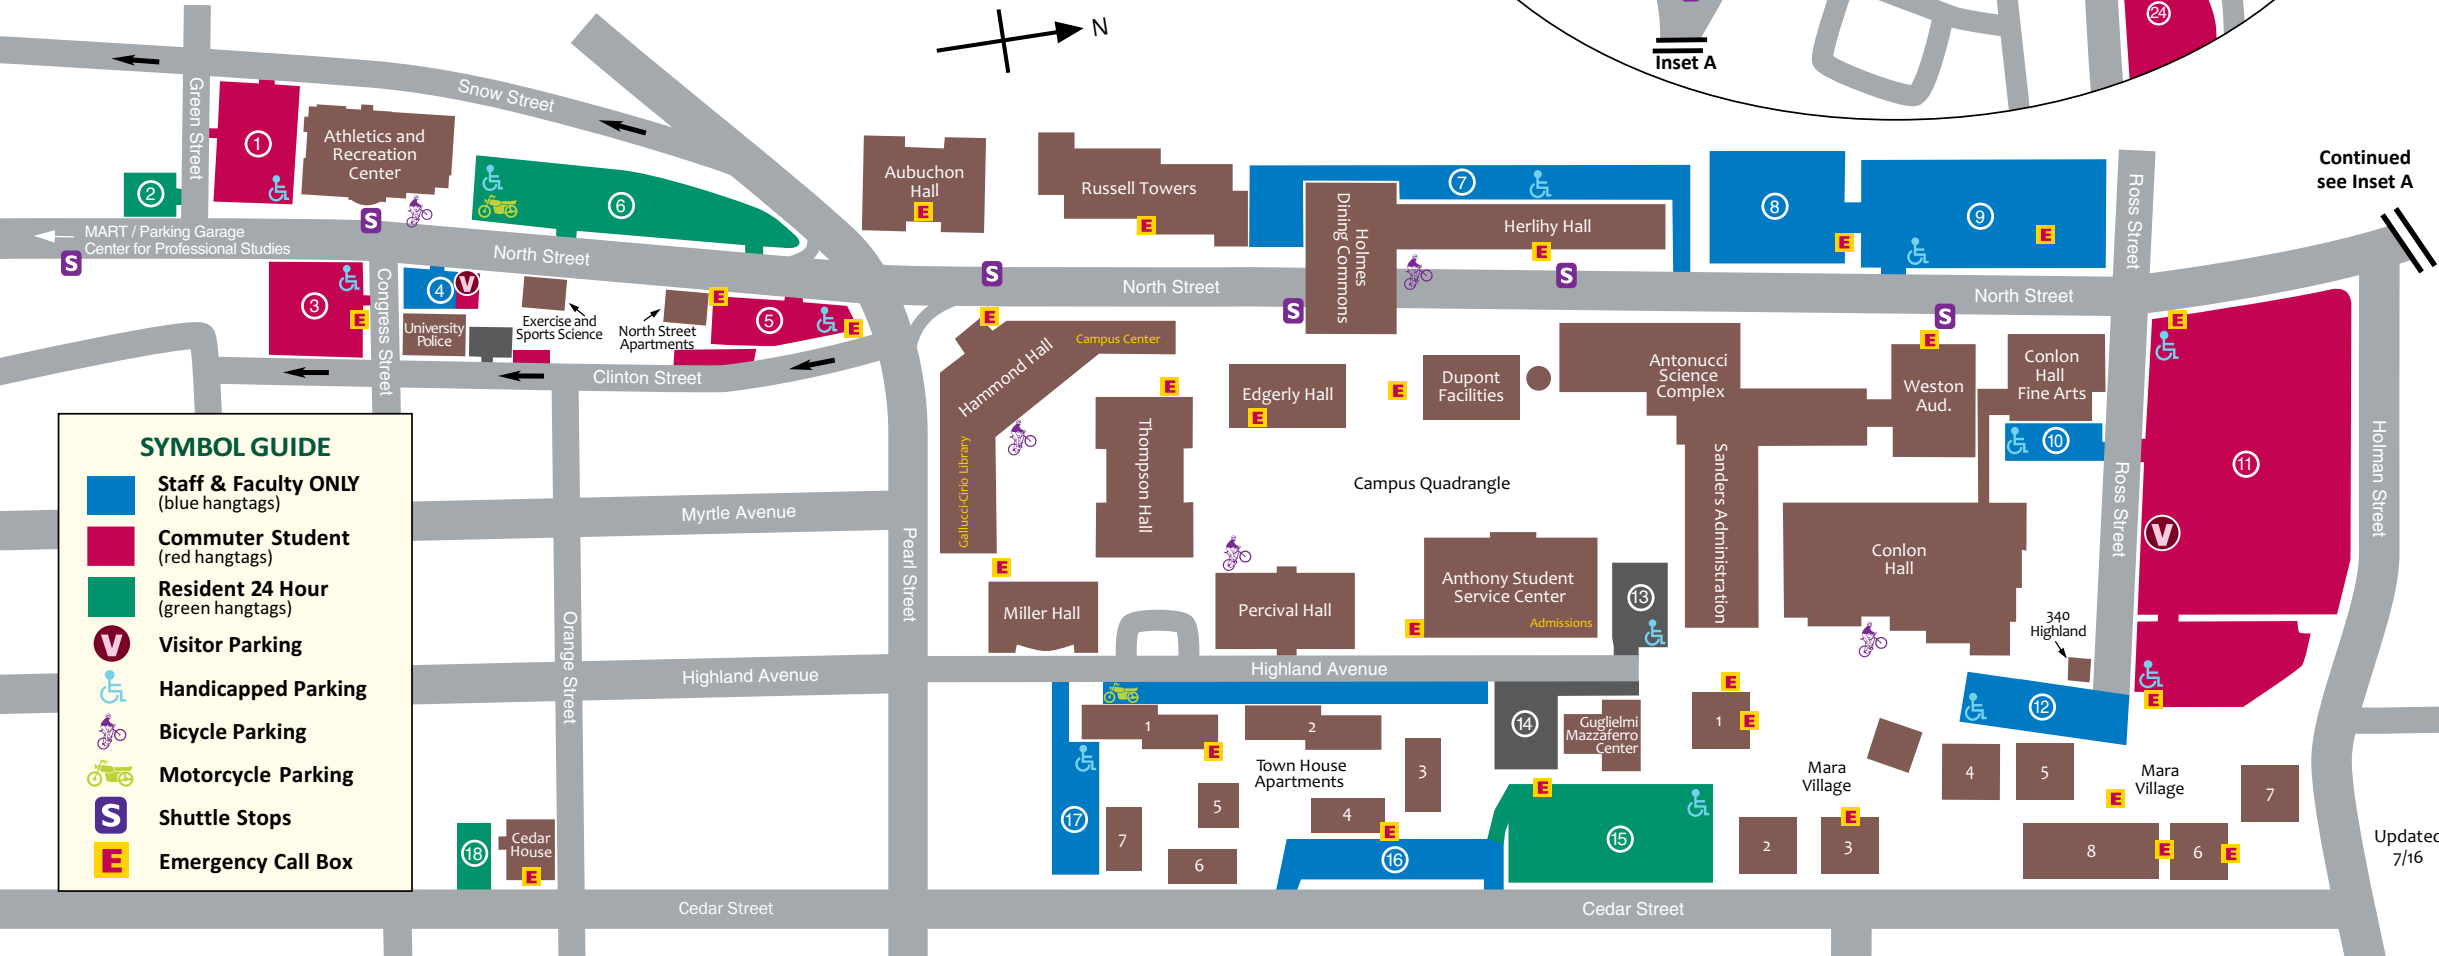

PARKING LOT MAP

- | | | |
|-----------------|-----------------------------|--|
| 1. Green 1 | 10. Conlon (rear) | 19. McKay (front) |
| 2. Green 2 | 11. Ross | 20. McKay C (rear) |
| 3. Congress | 12. Highland | 21. McKay (rear) |
| 4. North 4 | 13. Sanders RESERVED | 22. McKay (lower) |
| 5. North 2 | 14. Anthony RESERVED | 23. Fitchburg State Civic Center—Shuttle Parking |
| 6. North 1 | 15. Upper Cedar | 24. Lower Civic Center |
| 7. Herlihy | 16. Lower Cedar | Athletic Complex & Elliot Fields (Not Shown) |
| 8. Upper Weston | 17. Townhouse South | |
| 9. Lower Weston | 18. South Cedar | |

Continued see Inset A

SYMBOL GUIDE

- Staff & Faculty ONLY (blue hangtags)
- Commuter Student (red hangtags)
- Resident 24 Hour (green hangtags)
- V Visitor Parking
- ♿ Handicapped Parking
- 🚲 Bicycle Parking
- 🏍️ Motorcycle Parking
- S Shuttle Stops
- E Emergency Call Box