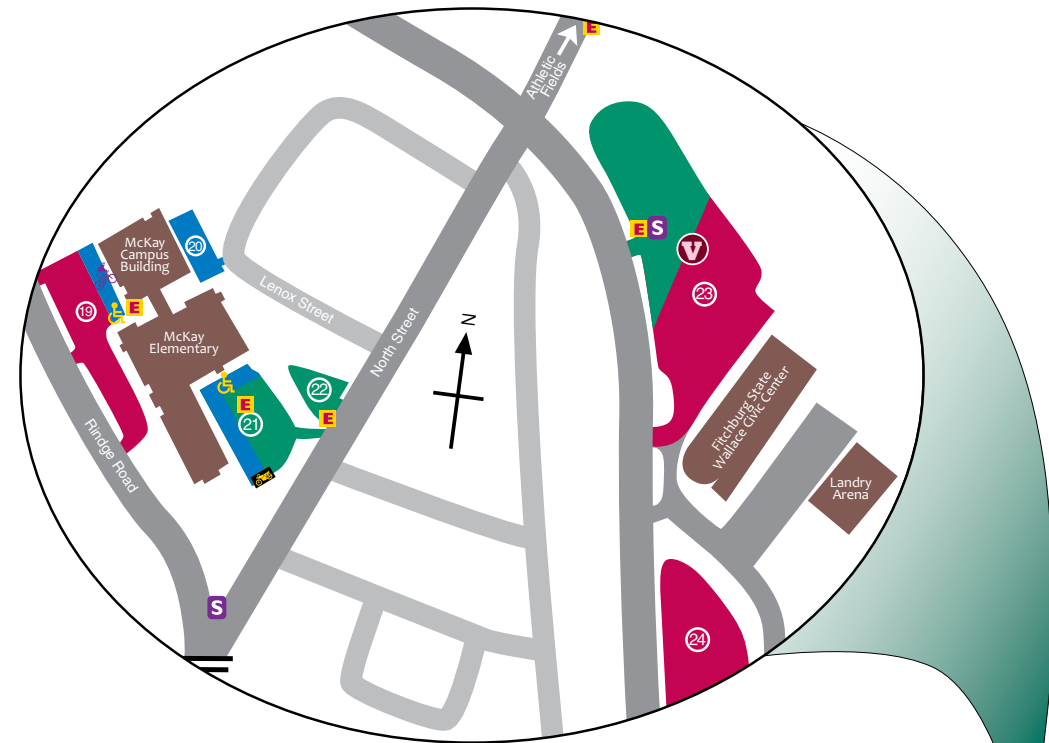

Parking Lot Map

- | | | |
|-----------------|----------------------|--|
| 1. Green 1 | 10. Conlon (rear) | 19. McKay (front) |
| 2. Green 2 | 11. Ross | 20. McKay C (rear) |
| 3. Congress | 12. Highland | 21. McKay (rear) |
| 4. North 4 | 13. Sanders RESERVED | 22. McKay (lower) |
| 5. North 2 | 14. Upper Cedar | 23. Fitchburg State Civic Center—Shuttle Parking |
| 6. North 1 | 15. Lower Cedar | 24. Lower Civic Center |
| 7. Herlihy | 16. Townhouse South | Elliot Athletic Fields (Not Shown) |
| 8. Upper Weston | 17. Miller | |
| 9. Lower Weston | 18. South Cedar | |

Symbol Guide

- Staff & Faculty ONLY (blue hangtags)
- Commuter Student (red hangtags)
- Resident 24 Hour (green hangtags)
- S Shuttle Stops
- Motorcycle Parking
- Bicycle Parking
- E Emergency Call Box
- V Visitor Parking