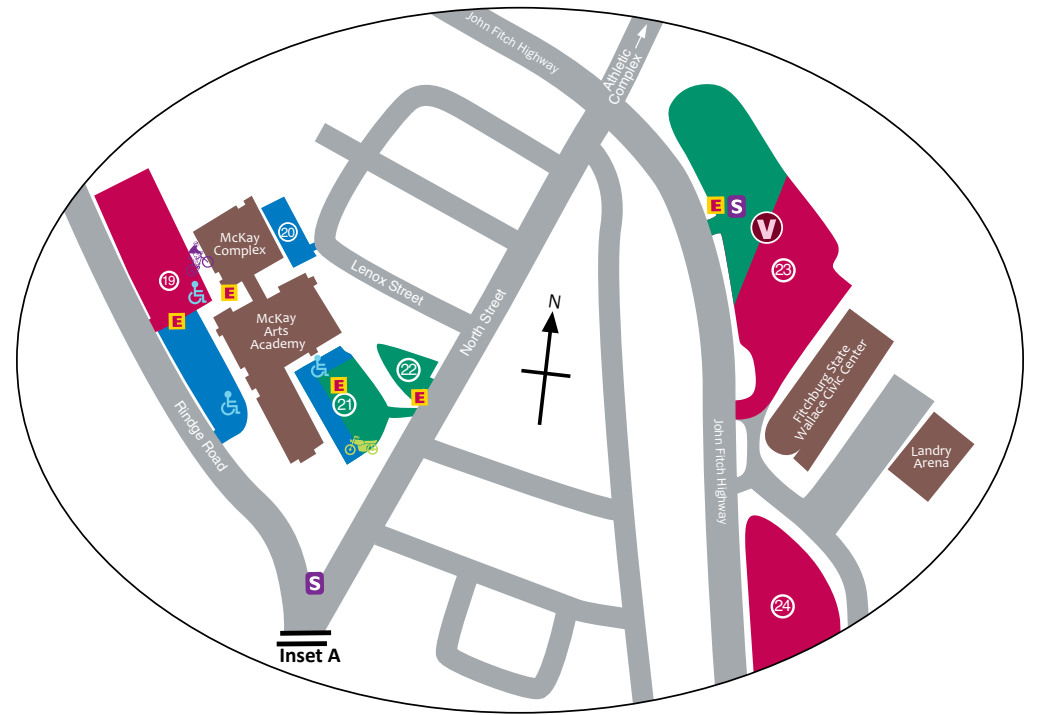

PARKING LOT MAP

- | | | |
|-----------------|-----------------------------|--|
| 1. Green 1 | 10. Conlon (rear) | 19. McKay (front) |
| 2. Green 2 | 11. Ross | 20. McKay C (rear) |
| 3. Congress | 12. Highland | 21. McKay (rear) |
| 4. North 4 | 13. Sanders RESERVED | 22. McKay (lower) |
| 5. North 2 | 14. Anthony RESERVED | 23. Fitchburg State Civic Center—Shuttle Parking |
| 6. North 1 | 15. Upper Cedar | 24. Lower Civic Center |
| 7. Herlihy | 16. Lower Cedar | Athletic Complex & Elliot Fields (Not Shown) |
| 8. Upper Weston | 17. Townhouse South | |
| 9. Lower Weston | 18. South Cedar | |

Continued see Inset A

SYMBOL GUIDE

- Staff & Faculty ONLY (blue hangtags)
- Commuter Student (red hangtags)
- Resident 24 Hour (green hangtags)
- V Visitor Parking
- ♿ Handicapped Parking
- 🚲 Bicycle Parking
- 🏍️ Motorcycle Parking
- S Shuttle Stops
- E Emergency Call Box